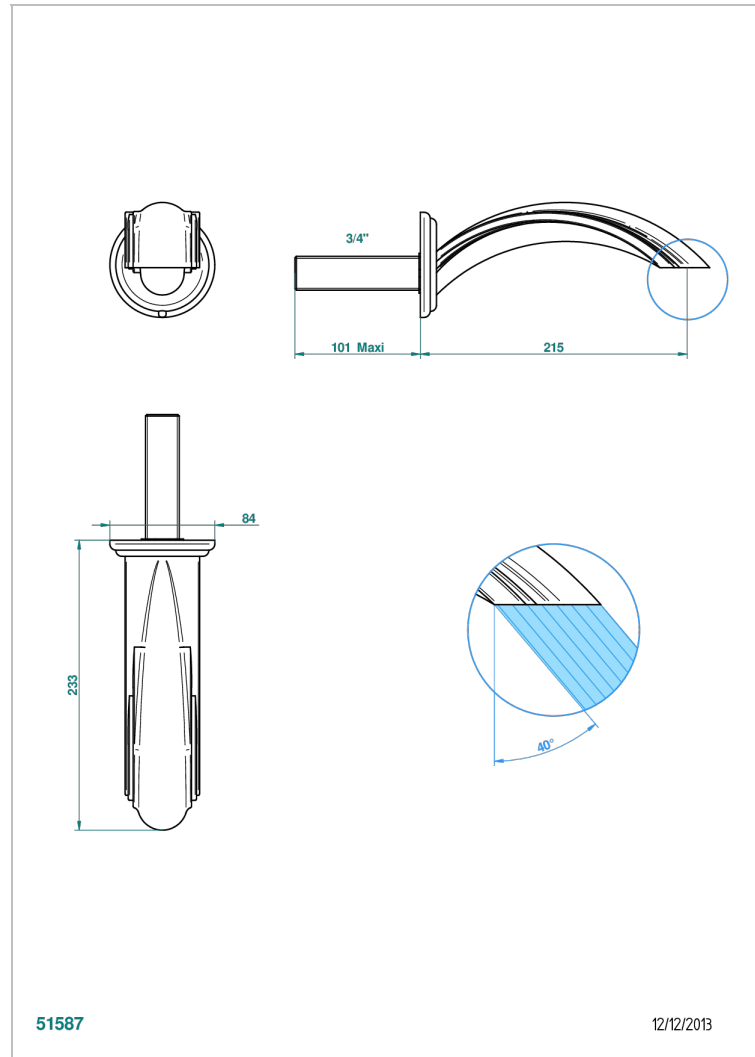

# PANTHERE CLEAR CRYSTAL

A2H-43SGB

Basin wall spout 3/4 no T junction

THG<sup>®</sup>  
PARIS

## CHARACTERISTIC

- Panthere Clear crystal
- Basin wall spout 3/4 no T junction