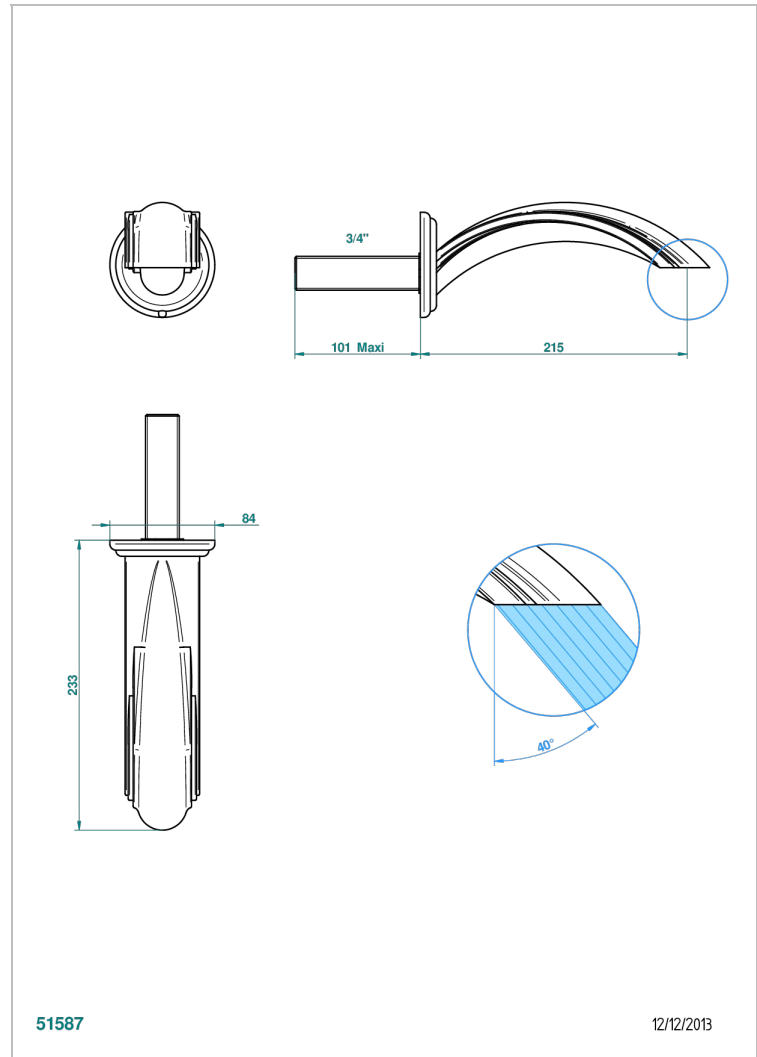

# PANTHERE CLEAR CRYSTAL

A2H-43SGB

Basin wall spout 3/4 no T junction

THG<sup>®</sup>  
PARIS

## CHARACTERISTIC

- Panthere Clear crystal
- Basin wall spout 3/4 no T junction