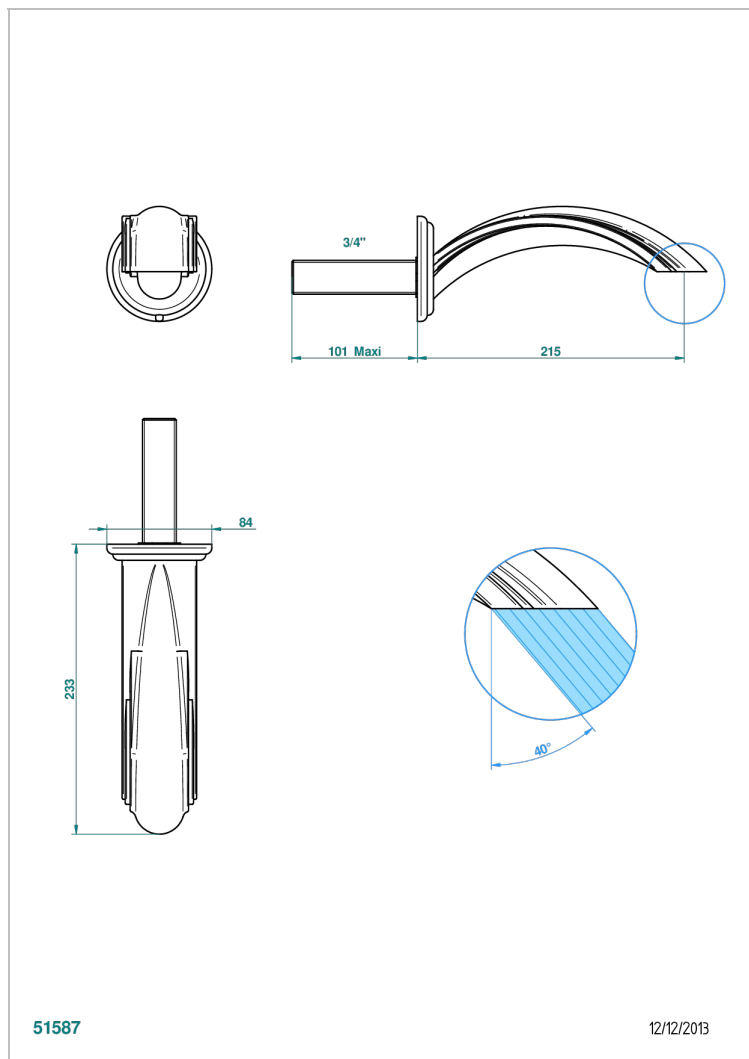

PANTHERE, KRISTALL KLAR

A2H-43SGB

Basin wall spout 3/4 no T junction

THG[®]
PARIS

EIGENSCHAFTEN

- Panthère, Kristall klar
- Basin wall spout 3/4 no T junction

VERFÜGBARE OBERFLÄCHEN

Altnickel - H28
Blassgold - F30
Blassgold matt unlackiert - F31
Bronze hell - D01
Chrom - A02
Chrom / gold - G02