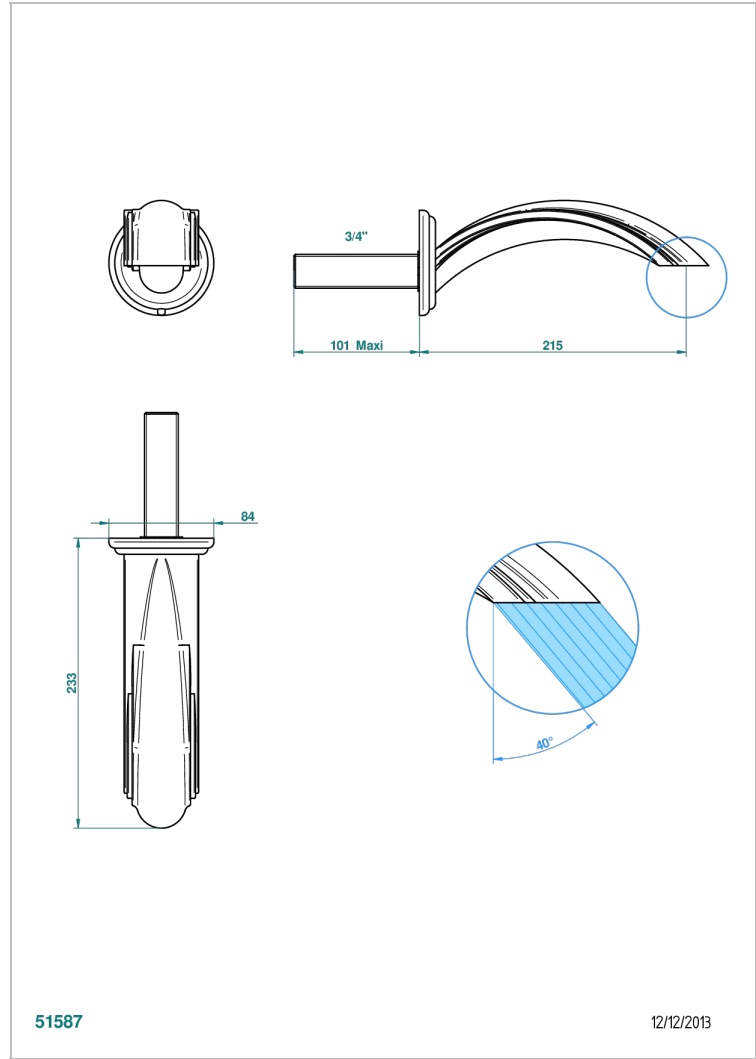

VENICE

A2E-43SGB

Basin wall spout 3/4 no T junction

51587

12/12/2013

CHARACTERISTIC

- Venice
- Basin wall spout 3/4 no T junction

AVAILABLE FINITIONS