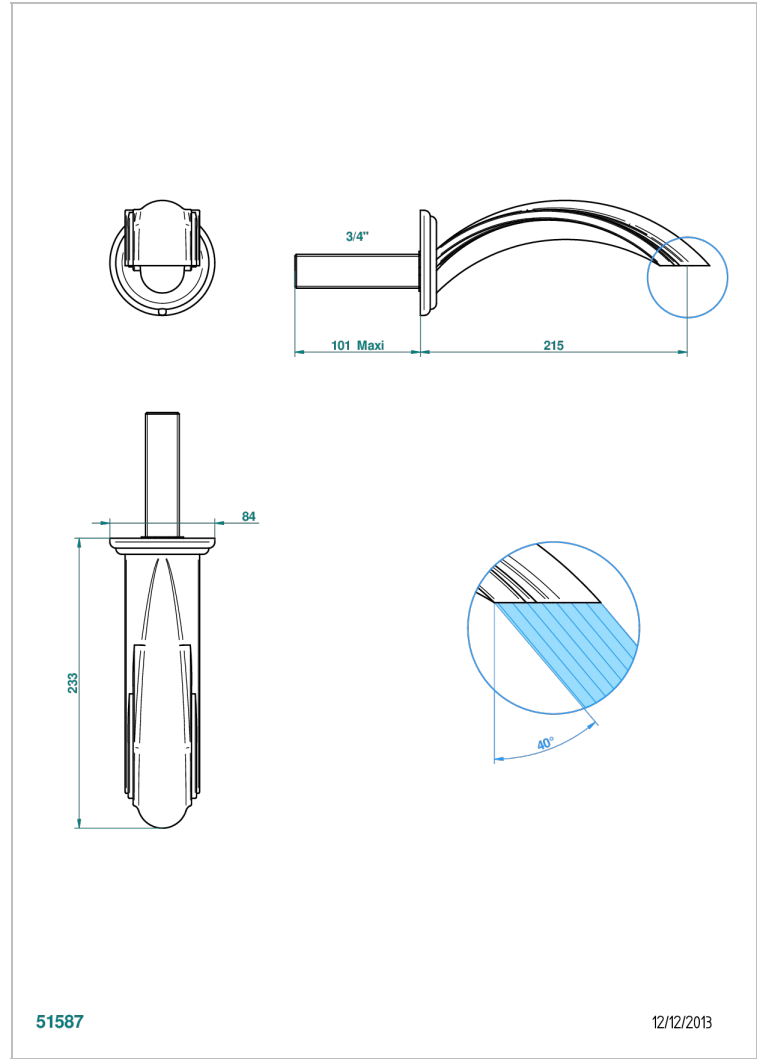

VENICE

A2E-43SGB

Basin wall spout 3/4 no T junction

THG[®]
PARIS

51587

12/12/2013

CHARACTERISTIC

- Venice
- Basin wall spout 3/4 no T junction

AVAILABLE FINITIONS

Antique nickel - H28
Black ceram - D30
Blush PVD - H62
Brass color PVD - H49
Brown bronze color PVD - F33
Gold color PVD - H52

Graphite PVD - H64
Lacquered light bronze - D01
Matt Umber PVD - H67
Matt blush PVD - H60
Matt brass color PVD - H50
Matt brown bronze color PVD - F34