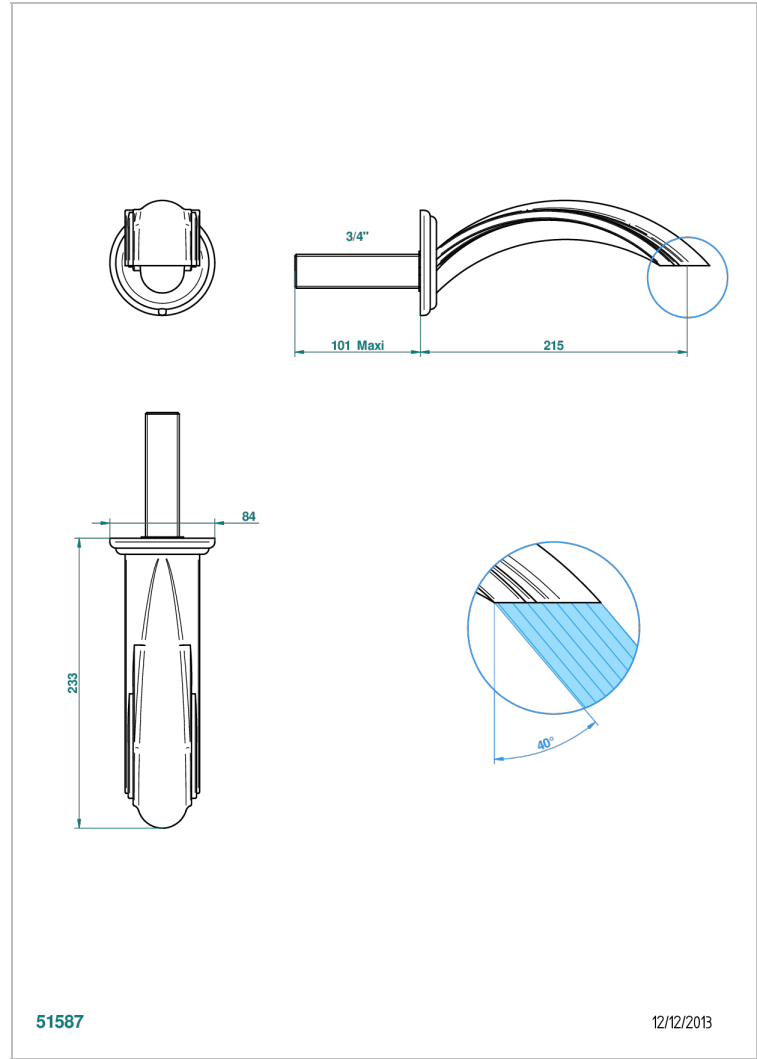

# VENICE

A2E-43SGB

Basin wall spout 3/4 no T junction

THG<sup>®</sup>  
PARIS

51587

12/12/2013

## CHARACTERISTIC

- Venice
- Basin wall spout 3/4 no T junction