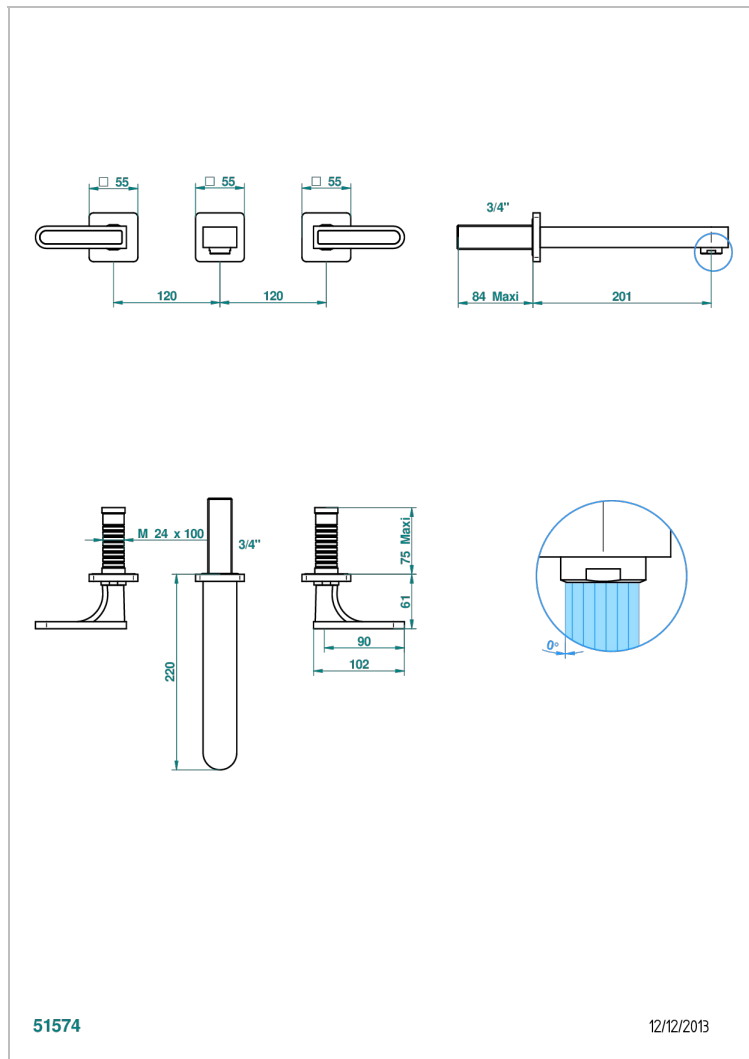

PROFIL BLACK ONYX WITH LEVER HANDLES

A6P-41SGB

Trim for wall mounted 3-hole bath set only

CHARACTERISTIC

- Profil Black Onyx with lever handles
- Trim for wall mounted 3-hole bath set only

TECHNICAL SPECS

- Recommandé : 3 bars (max. 5 bars) - Advised : 43,5 psi (max. 72 psi)
- Bec : 35 l/min à 3 bars
- Spout : 9.26 gpm at 43.5 psi

RELATED SKU'S

- Ref. G00-40AM/US Rough parts for wall set (one counter clockwise and one clockwise cartridges)

AVAILABLE FINITIONS

Black ceram - D30
Blush PVD - H62
Brass color PVD - H49
Brown bronze color PVD - F33
Chrome polished - A02
Chrome polished / gold polished - G02

Matt graphite PVD - H65
Matt nickel (American satin) - C01
Matt nickel color PVD - H56
Nickel antique / Sovereign - H28
Nickel color PVD - H55
Nickel polished - B01

Soft gold - F30
Soft matt gold - F31
Umber PVD - H66