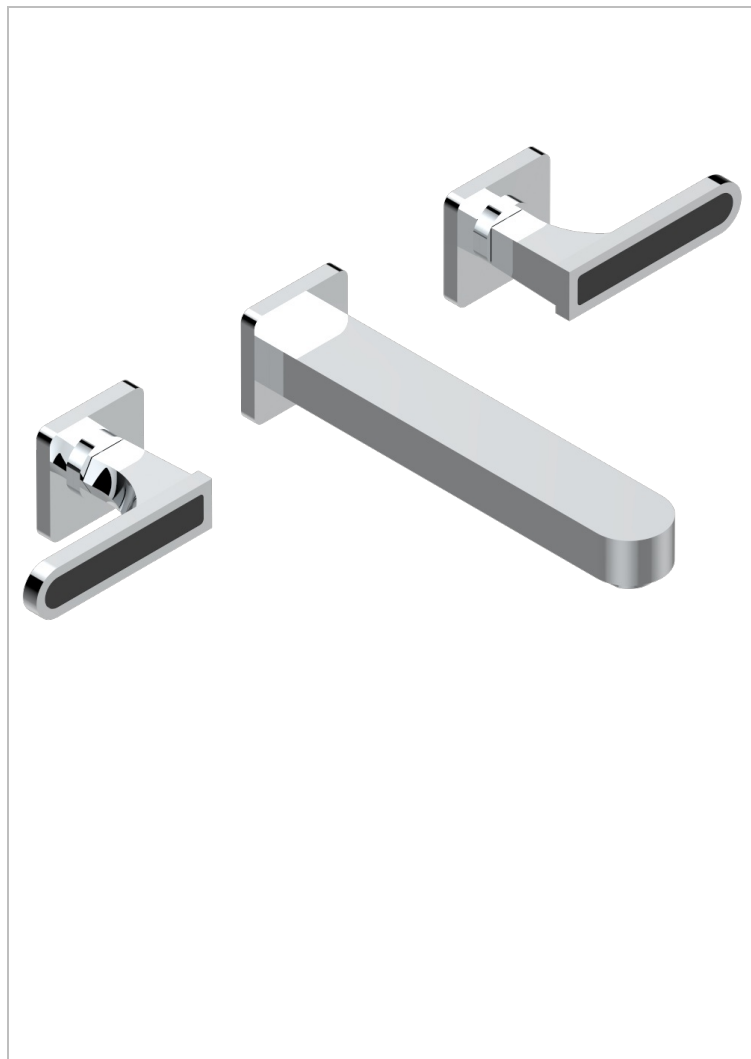

PROFIL BLACK ONYX WITH LEVER HANDLES

A6P-41SGB

Trim for wall mounted 3-hole bath set only

CHARACTERISTIC

- Profil Black Onyx with lever handles
- Trim for wall mounted 3-hole bath set only

TECHNICAL SPECS

- Recommandé : 3 bars (max. 5 bars) - Advised : 43,5 psi (max. 72 psi)
- Bec : 35 l/min à 3 bars
- Spout : 9.26 gpm at 43.5 psi

RELATED SKU'S

- Ref. G00-40AM/US Rough parts for wall set (one counter clockwise and one clockwise cartridges)

AVAILABLE FINITIONS

Black ceram - D30
Blush PVD - H62
Brass color PVD - H49
Brown bronze color PVD - F33
Chrome polished - A02
Chrome polished / gold polished - G02