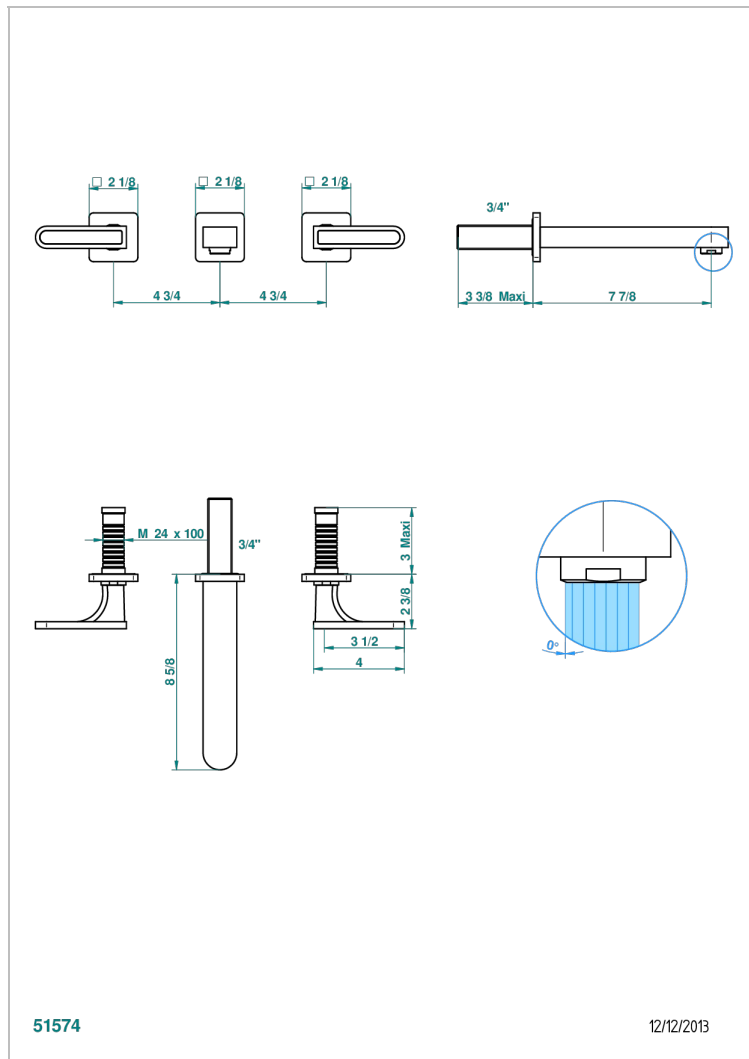

PROFIL BLACK ONYX WITH LEVER HANDLES

A6P-41SGB

Trim for wall mounted 3-hole bath set only

CHARACTERISTIC

- Profil Black Onyx with lever handles
- Trim for wall mounted 3-hole bath set only

TECHNICAL SPECS

- Recommandé : 3 bars (max. 5 bars) - Advised : 43,5 psi (max. 72 psi)
- Bec : 35 l/min à 3 bars
- Spout : 9.26 gpm at 43.5 psi

RELATED SKU'S

- Ref. G00-40AM/US Rough parts for wall set (one counter clockwise and one clockwise cartridges)

AVAILABLE FINITIONS

Black ceram - D30
Blush PVD - H62
Brass color PVD - H49
Brown bronze color PVD - F33
Chrome polished - A02
Chrome polished / gold polished - G02

Matt graphite PVD - H65
Matt nickel (American satin) - C01
Matt nickel color PVD - H56
Nickel antique / Sovereign - H28
Nickel color PVD - H55
Nickel polished - B01

Soft gold - F30
Soft matt gold - F31
Umber PVD - H66