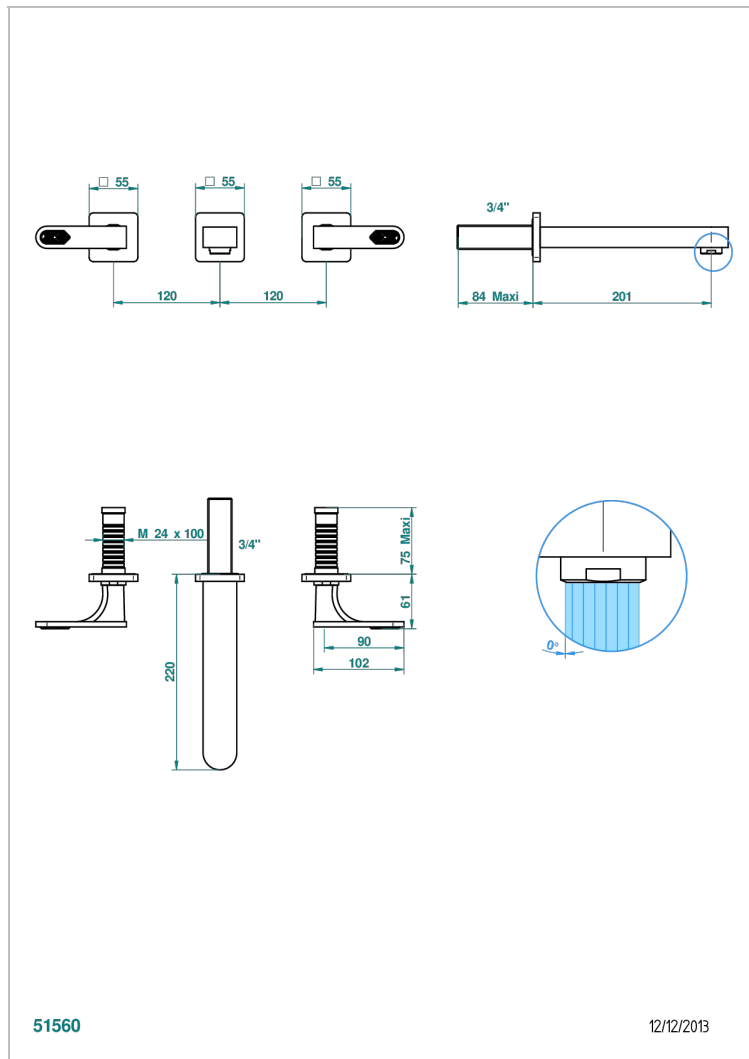

# PROFIL LALIQUE CLEAR CRYSTAL WITH LEVER

A6H-40SGB

Trim only for wall mounted 3-hole basin mixer

## CHARACTERISTIC

- Profil Laliq Clear crystal with lever
- Trim only for wall mounted 3-hole basin mixer

## TECHNICAL SPECS

- Recommandé : 3 bars (max. 5 bars) - Advised : 43,5 psi (max. 72 psi)
- 15 l/min à 3 bars (4 gpm at 43.5 psi)

## RELATED SKU'S

- Ref. G00-40AC Rough parts for wall mounted 3 hole mixer, cross handle version
- Ref. G00-40AM Rough parts for wall mounted 3 hole mixer, lever handle version