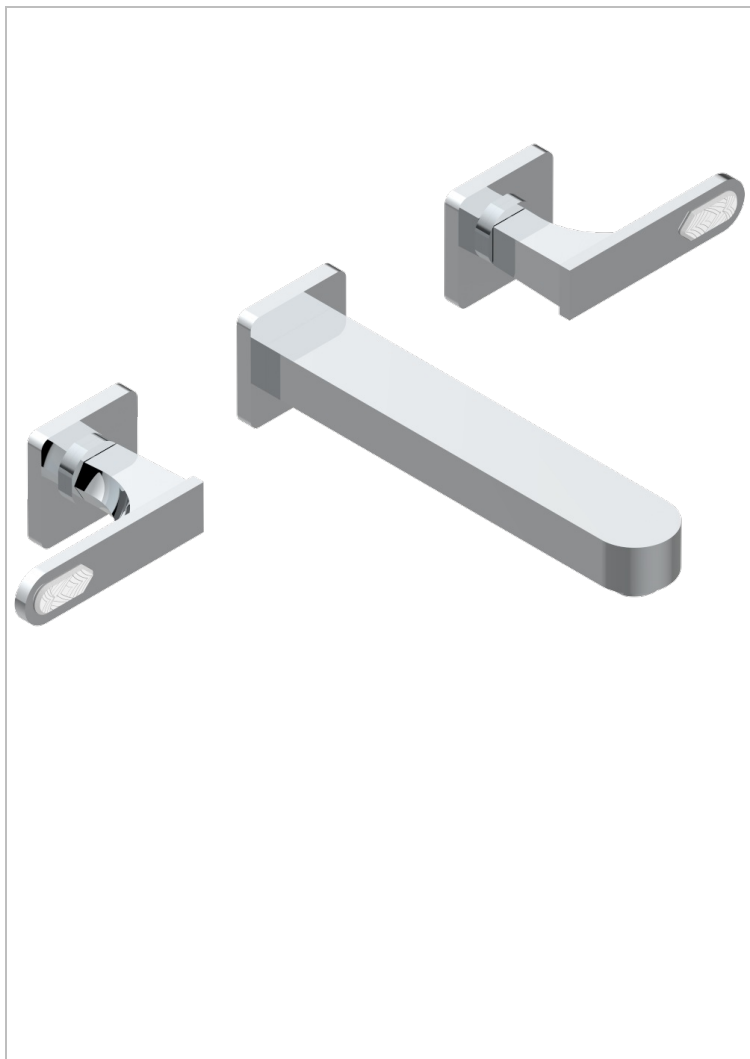

# PROFIL LALIQUE CLEAR CRYSTAL WITH LEVER

A6H-40SGB

Trim only for wall mounted 3-hole basin mixer

## CHARACTERISTIC

- Profil Laliq Clear crystal with lever
- Trim only for wall mounted 3-hole basin mixer

## RELATED SKU'S

- Ref. G00-40AC Rough parts for wall mounted 3 hole mixer, cross handle version
- Ref. G00-40AM Rough parts for wall mounted 3 hole mixer, lever handle version