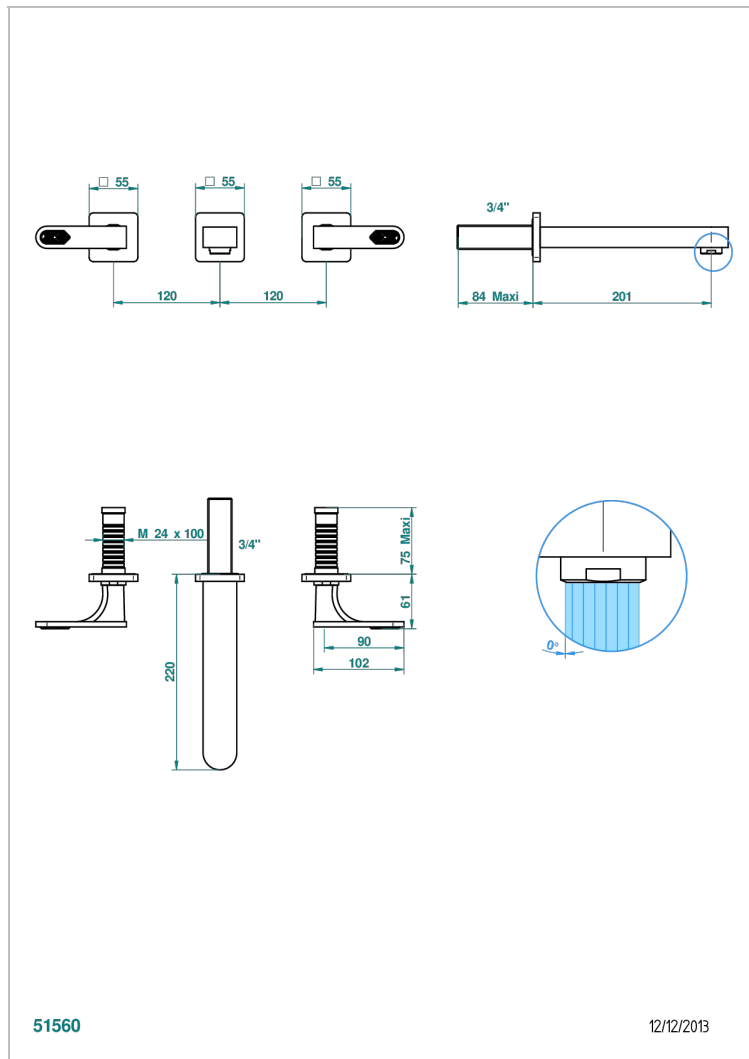

# PROFIL LALIQUE CRISTAL CLARO CON MANETAS

A6H-40SGB

Trim only for wall mounted 3-hole basin mixer

THG<sup>®</sup>  
PARIS

## CARACTERÍSTICAS

- Profil Laliqeu cristal claro con manetas
- Trim only for wall mounted 3-hole basin mixer

## ESPECIFICACIONES TÉCNICAS

- Recommandé : 3 bars (max. 5 bars) - Advised : 43,5 psi (max. 72 psi)
- 15 l/min à 3 bars (4 gpm at 43.5 psi)

## PRODUCTOS RELACIONADOS

- Ref. G00-40AC Rough parts for wall mounted 3 hole mixer, cross handle version
- Ref. G00-40AM Rough parts for wall mounted 3 hole mixer, lever handle version