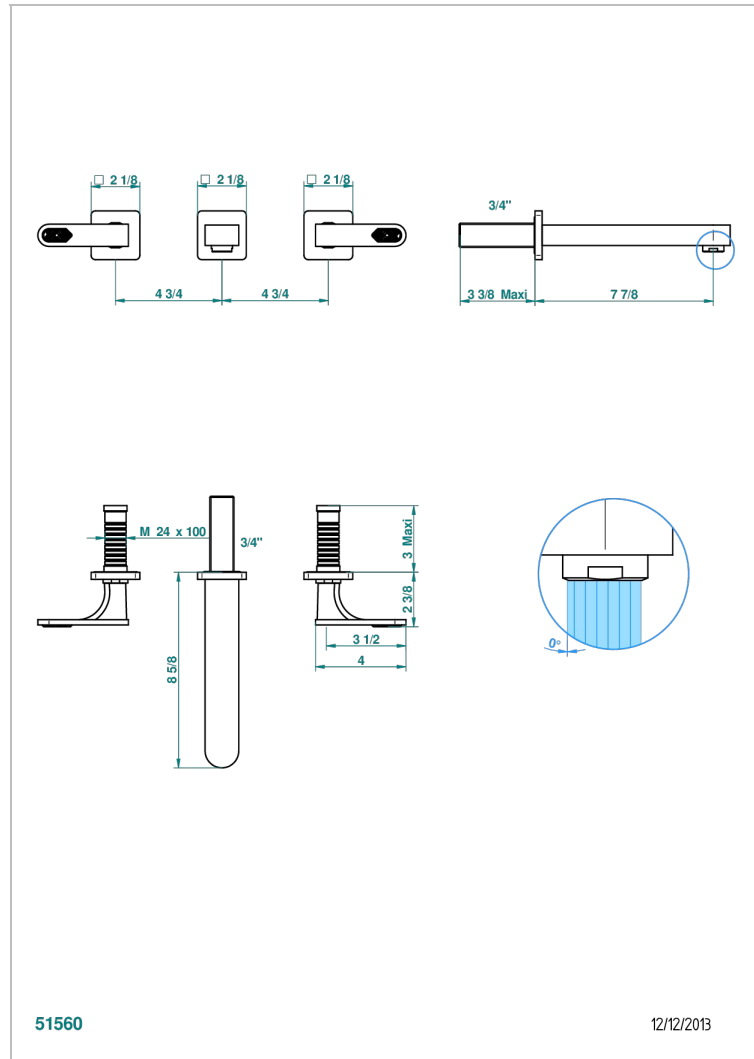

# PROFIL LALIQUE CRISTAL CLARO CON MANETAS

A6H-40SGB

Trim only for wall mounted 3-hole basin mixer

THG<sup>®</sup>  
PARIS

## CARACTERÍSTICAS

- Profil LaliQue cristal claro con manetas
- Trim only for wall mounted 3-hole basin mixer

## ESPECIFICACIONES TÉCNICAS

- Recommandé : 3 bars (max. 5 bars) - Advised : 43,5 psi (max. 72 psi)
- 15 l/min à 3 bars (4 gpm at 43.5 psi)

## PRODUCTOS RELACIONADOS

- Ref. G00-40AC Rough parts for wall mounted 3 hole mixer, cross handle version
- Ref. G00-40AM Rough parts for wall mounted 3 hole mixer, lever handle version