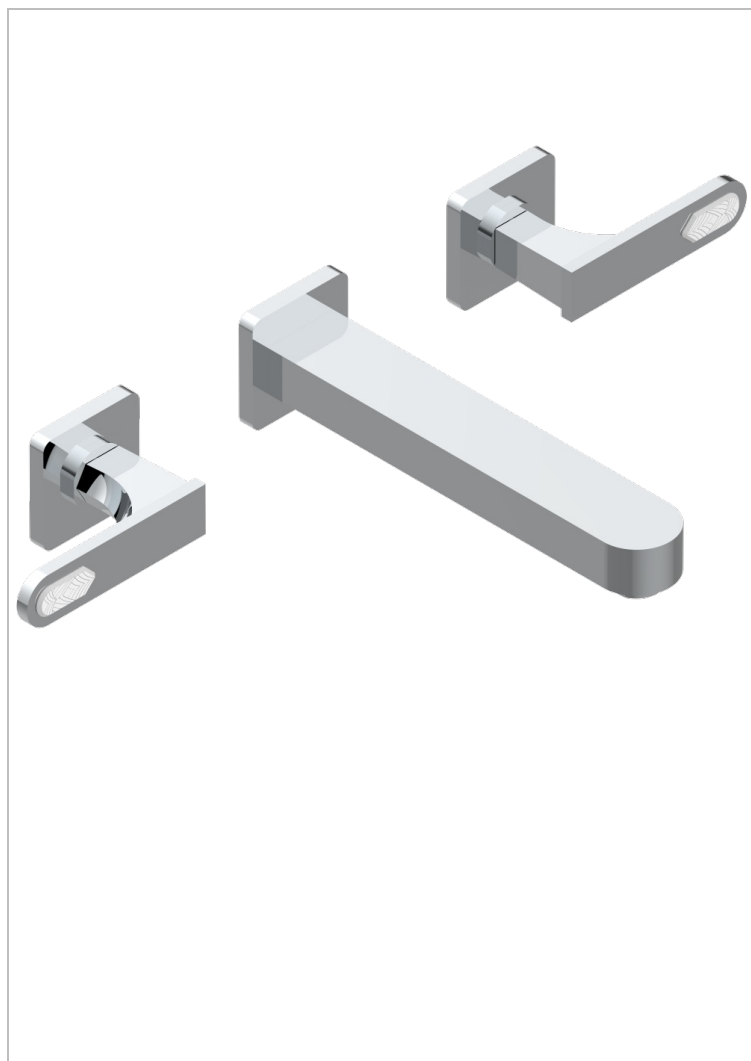

PROFIL LALIQUE CLEAR CRYSTAL WITH LEVER HANDLES

A6H-41SGB

Trim for wall mounted 3-hole bath set only

CHARACTERISTIC

- Profil Lalique Clear crystal with lever handles
- Trim for wall mounted 3-hole bath set only

TECHNICAL SPECS

- Recommandé : 3 bars (max. 5 bars) - Advised : 43,5 psi (max. 72 psi)
- Bec : 35 l/min à 3 bars
- Spout : 9.26 gpm at 43.5 psi

RELATED SKU'S

- Ref. G00-40AM/US Rough parts for wall set (one counter clockwise and one clockwise cartridges)