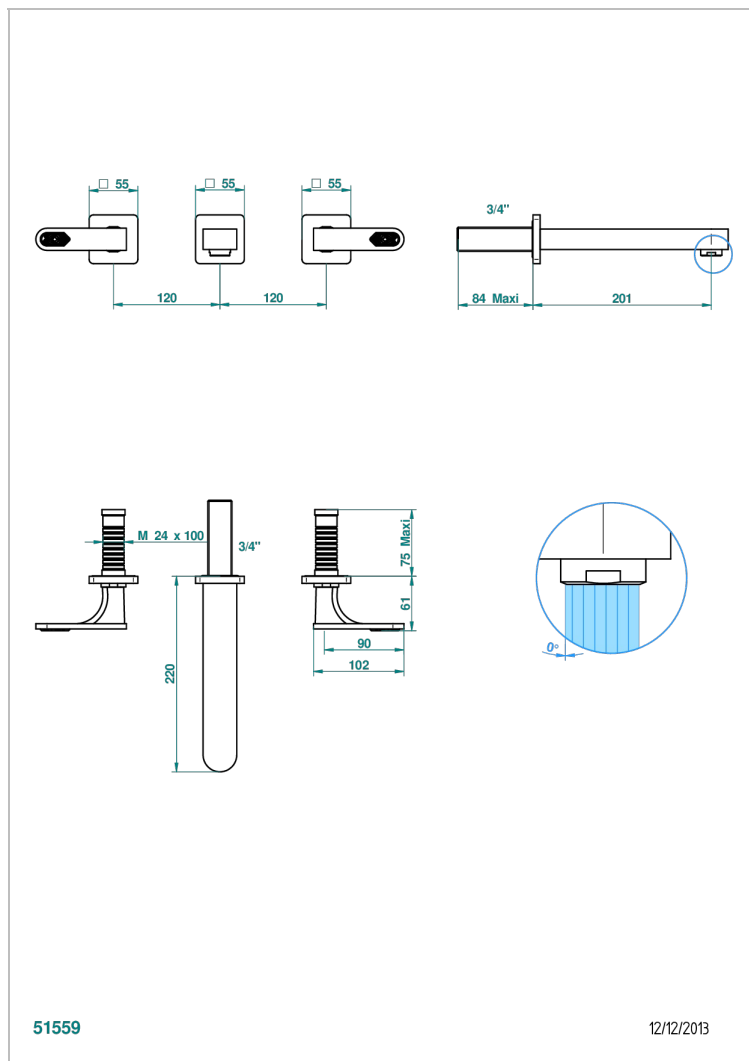

PROFIL LALIQUE CLEAR CRYSTAL WITH LEVER HANDLES

A6H-41SGB

Trim for wall mounted 3-hole bath set only

CHARACTERISTIC

- Profil Lalique Clear crystal with lever handles
- Trim for wall mounted 3-hole bath set only

TECHNICAL SPECS

- Recommandé : 3 bars (max. 5 bars) - Advised : 43,5 psi (max. 72 psi)
- Bec : 35 l/min à 3 bars
- Spout : 9.26 gpm at 43.5 psi

RELATED SKU'S

- Ref. G00-40AM/US Rough parts for wall set (one counter clockwise and one clockwise cartridges)