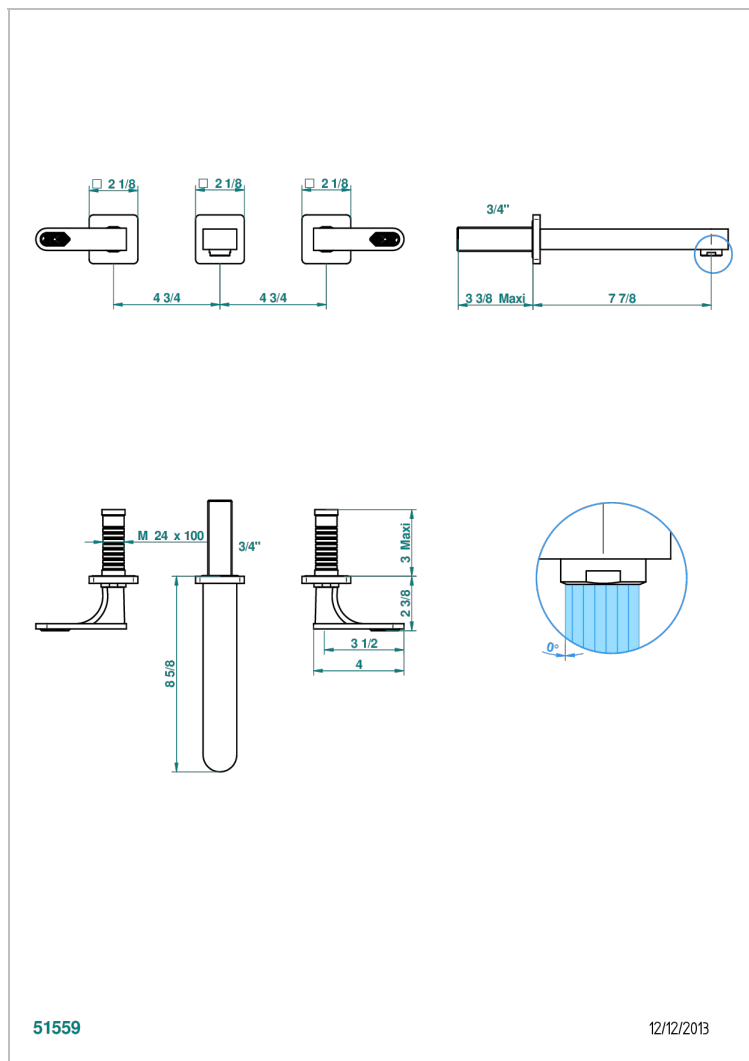

PROFIL LALIQUE CLEAR CRYSTAL WITH LEVER HANDLES

A6H-41SGB

Trim for wall mounted 3-hole bath set only

CHARACTERISTIC

- Profil Lalique Clear crystal with lever handles
- Trim for wall mounted 3-hole bath set only

TECHNICAL SPECS

- Recommandé : 3 bars (max. 5 bars) - Advised : 43,5 psi (max. 72 psi)
- Bec : 35 l/min à 3 bars
- Spout : 9.26 gpm at 43.5 psi

RELATED SKU'S

- Ref. G00-40AM/US Rough parts for wall set (one counter clockwise and one clockwise cartridges)