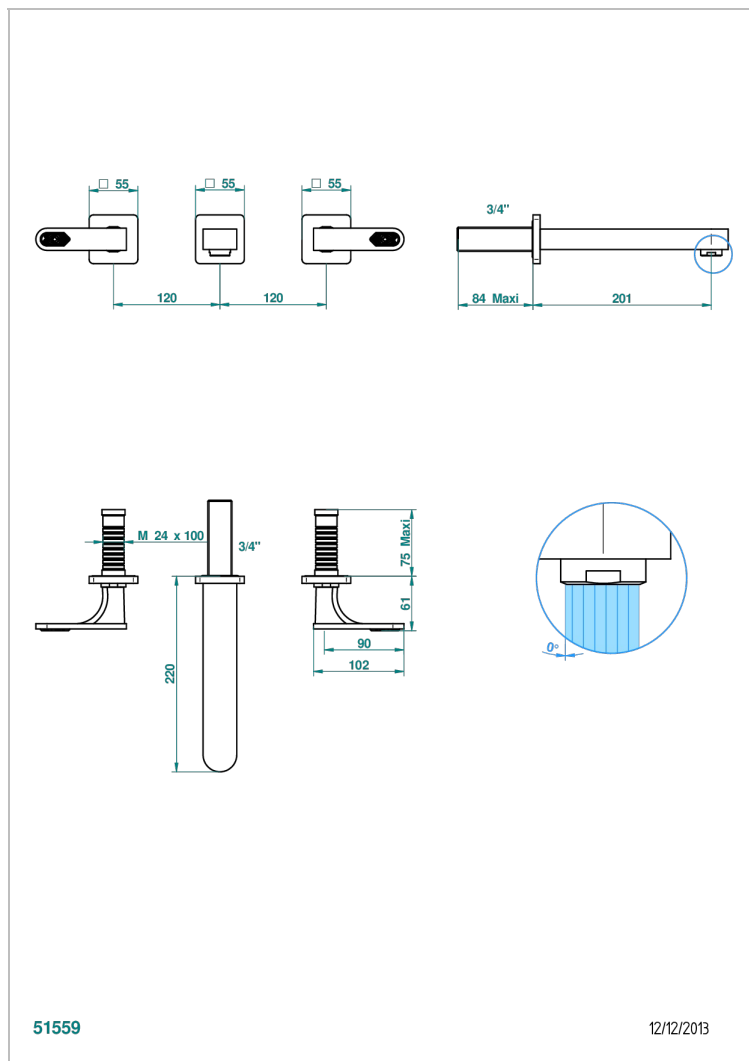

PROFIL LALIQUE CLEAR CRYSTAL WITH LEVER

A6H-41SGB

Trim only for wall mounted 3-hole bath mixer

51559

12/12/2013

CHARACTERISTIC

- Profil Laliq Clear crystal with lever
- Trim only for wall mounted 3-hole bath mixer

TECHNICAL SPECS

- Recommandé : 3 bars (max. 5 bars) - Advised : 43,5 psi (max. 72 psi)
- Bec : 35 l/min à 3 bars
- Spout : 9.26 gpm at 43.5 psi

RELATED SKU'S

- Ref. G00-40AC Rough parts for wall mounted 3 hole mixer, cross handle version
- Ref. G00-40AM Rough parts for wall mounted 3 hole mixer, lever handle version