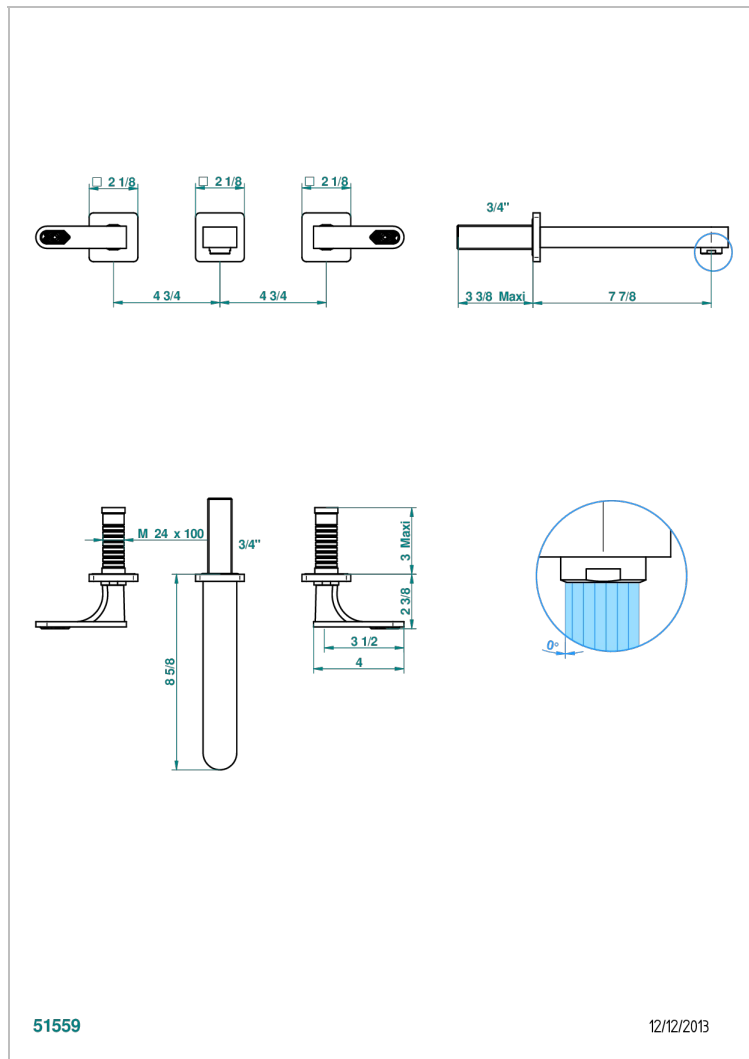

PROFIL LALIQUE CLEAR CRYSTAL WITH LEVER

A6H-41SGB

Trim only for wall mounted 3-hole bath mixer

51559

12/12/2013

CHARACTERISTIC

- Profil Lalique Clear crystal with lever
- Trim only for wall mounted 3-hole bath mixer

TECHNICAL SPECS

- Recommandé : 3 bars (max. 5 bars) - Advised : 43,5 psi (max. 72 psi)
- Bec : 35 l/min à 3 bars
- Spout : 9.26 gpm at 43.5 psi

RELATED SKU'S

- Ref. G00-40AC Rough parts for wall mounted 3 hole mixer, cross handle version
- Ref. G00-40AM Rough parts for wall mounted 3 hole mixer, lever handle version