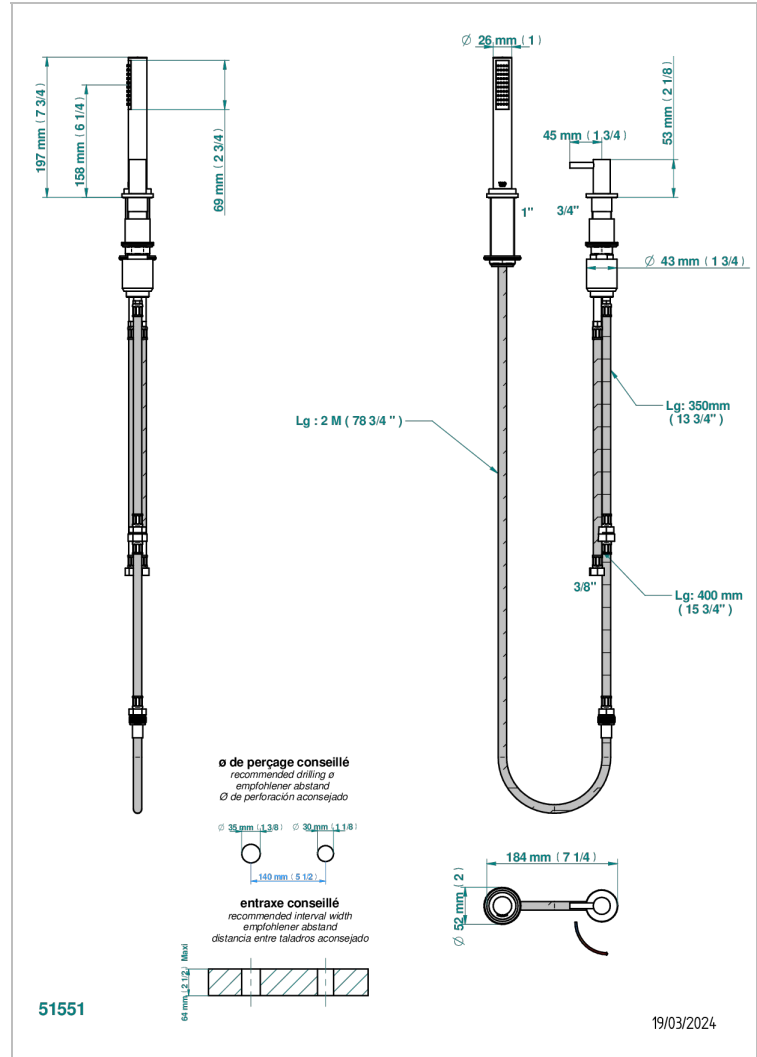

# NANO WITH LEVER

G5B-6532/60A

Rim mounted ceramic mixer with handshower with progressive cartridge

## CHARACTERISTIC

- ACS : 22ACCLY009

## AVAILABLE FINITIONS

- Antique nickel - H28
- Black ceram - D30
- Matt chrome - C02
- Matt gold - F07
- Matt nickel (color finish) - C01
- Polished chrome (color finish) - A02

- Polished chrome / Polished gold (color finish) - G02
- Polished gold (color finish) - F01
- Polished nickel - B01
- Soft gold - F30
- Soft matt gold - F31