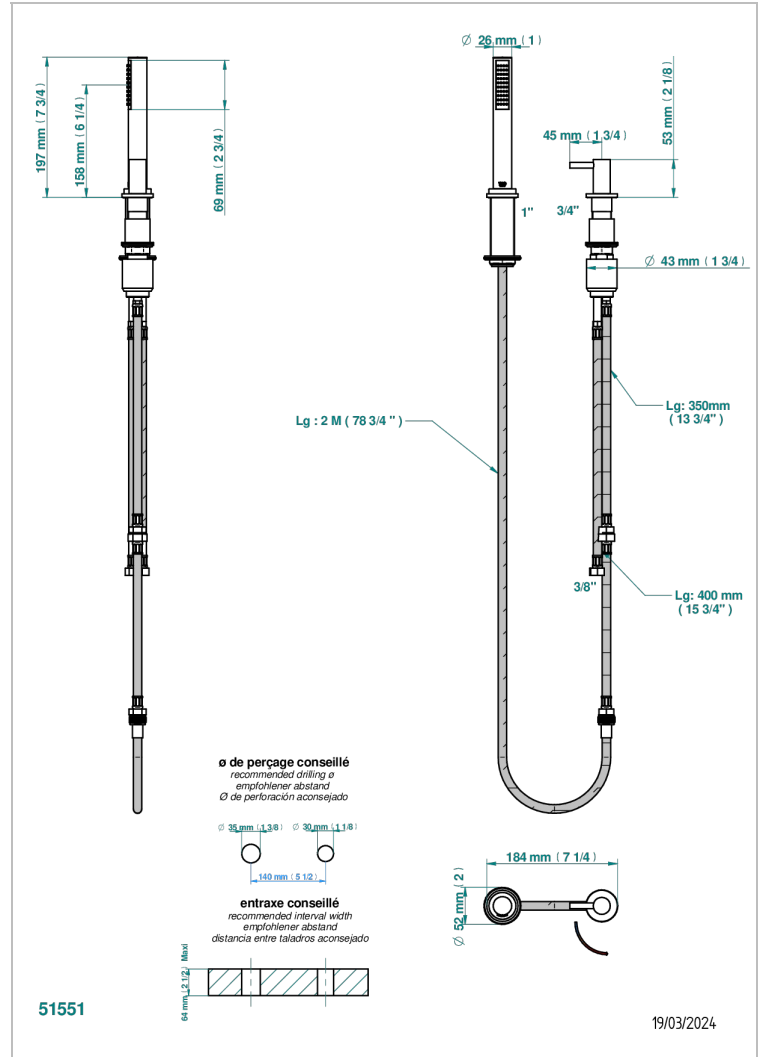

# NANO WITH LEVER

G5B-6532/60A

Rim mounted ceramic mixer with handshower with progressive cartridge

## CHARACTERISTIC

- ACS : 22ACCLY009

## AVAILABLE FINITIONS

- Antique nickel - H28
- Black ceram - D30
- Matt chrome - C02
- Matt gold - F07
- Matt nickel (color finish) - C01
- Polished chrome (color finish) - A02

- Polished chrome / Polished gold (color finish) - G02
- Polished gold (color finish) - F01
- Polished nickel - B01
- Soft gold - F30
- Soft matt gold - F31