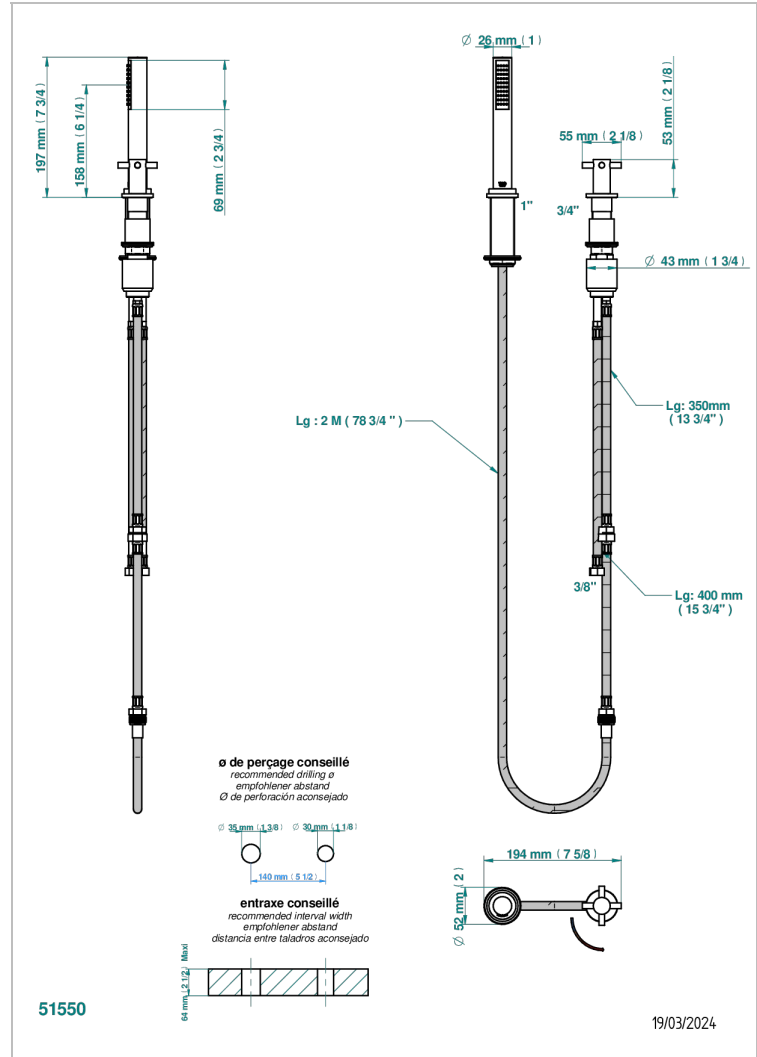

NANO

G5A-6532/60A

Deck mounted mixer with handshower, progressive cartridge

CHARACTERISTIC

- ACS : 22ACCLY009

STANDARDS

AVAILABLE FINITIONS

- Black ceram - D30
- Chrome polished - A02
- Chrome polished / gold polished - G02
- Gold mat - F07
- Gold polished - F01
- Matt chrome (American satin) - C02

- Matt nickel (American satin) - C01
- Nickel antique / Sovereign - H28
- Nickel polished - B01
- Soft gold - F30
- Soft matt gold - F31