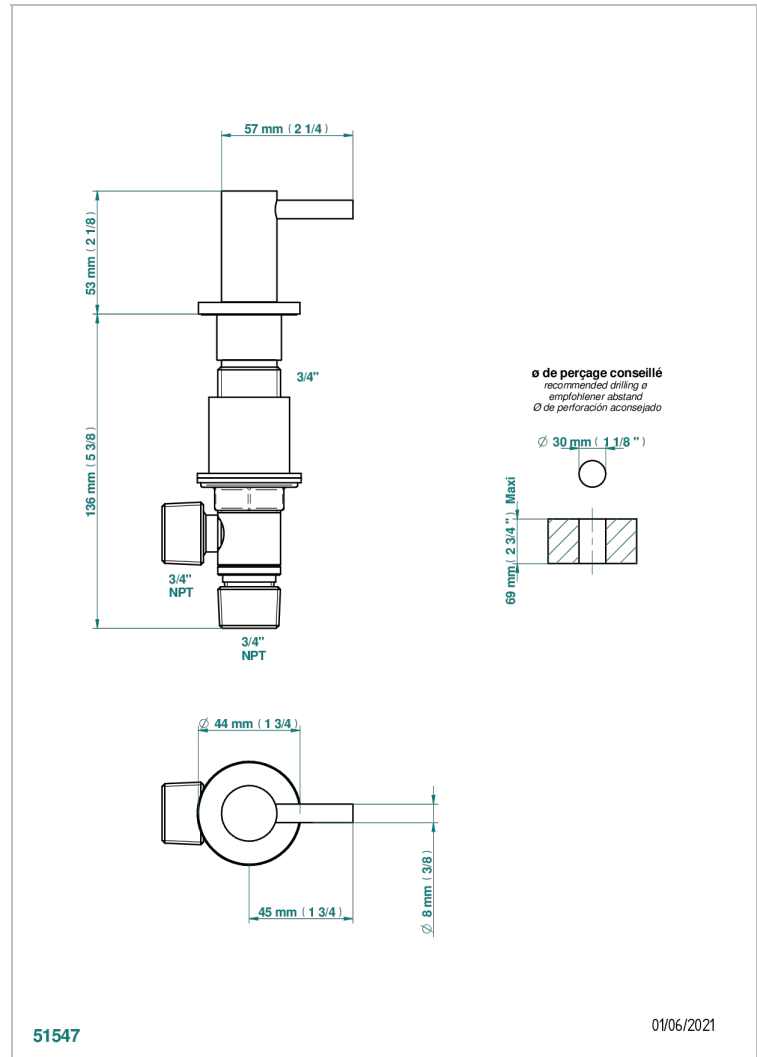

# NANO WITH LEVER

G5B-36/C

Rim mounted 3/4" valve, cold

## CHARACTERISTIC

- Nano with lever
- Rim mounted 3/4" valve, cold