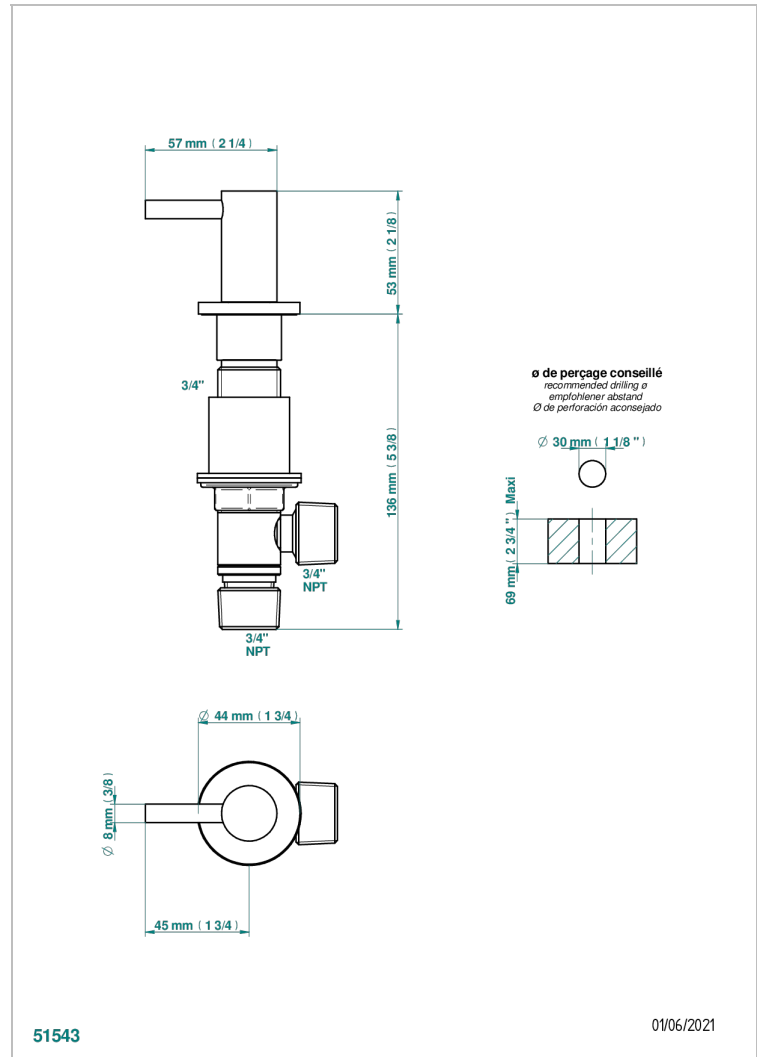

NANO WITH LEVER

G5B-36/H

Rim mounted 3/4" valve, hot

CHARACTERISTIC

- Nano with lever
- Rim mounted 3/4" valve, hot

AVAILABLE FINITIONS

Antique nickel - H28
Black ceram - D30
Matt chrome - C02
Matt gold - F07
Matt nickel (color finish) - C01
Polished chrome (color finish) - A02