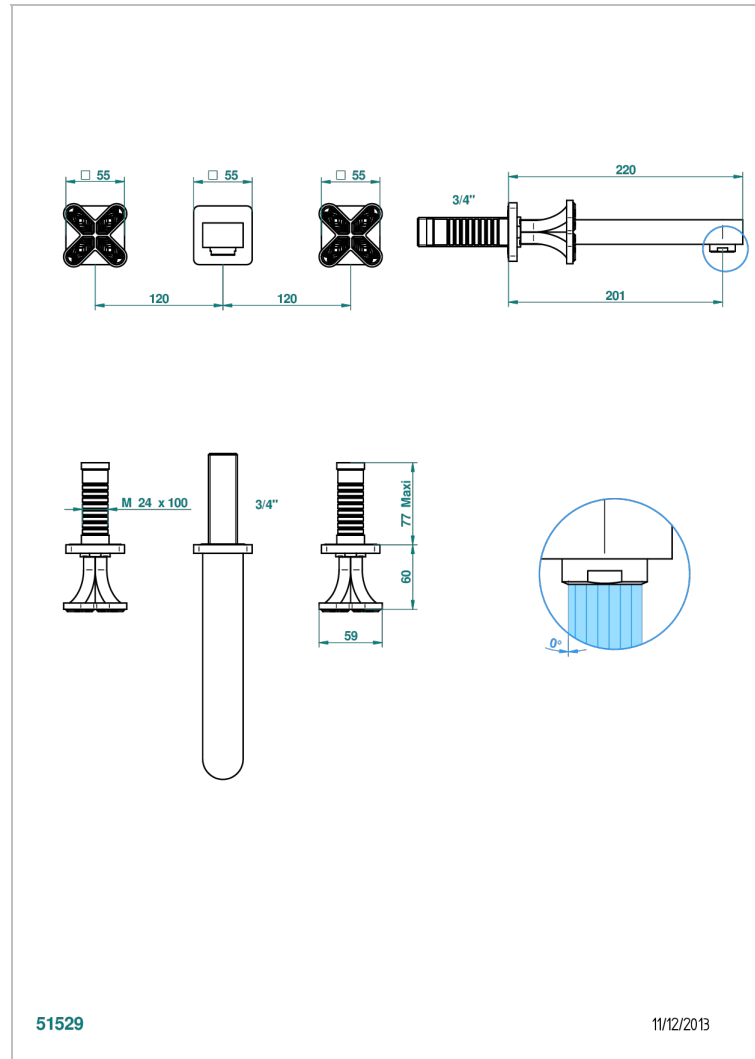

# PROFIL LALIQUE CLEAR CRYSTAL

A6G-41SGB

Trim for wall mounted 3-hole bath set only

THG<sup>®</sup>  
PARIS

51529

11/12/2013

## CHARACTERISTIC

- Profil Lalique Clear crystal
- Trim for wall mounted 3-hole bath set only

## TECHNICAL SPECS

- Recommandé : 3 bars (max. 5 bars) - Advised : 43,5 psi (max. 72 psi)
- Bec : 35 l/min à 3 bars
- Spout : 9.26 gpm at 43.5 psi

## RELATED SKU'S

- Ref. G00-40AM/US Rough parts for wall set (one counter clockwise and one clockwise cartridges)