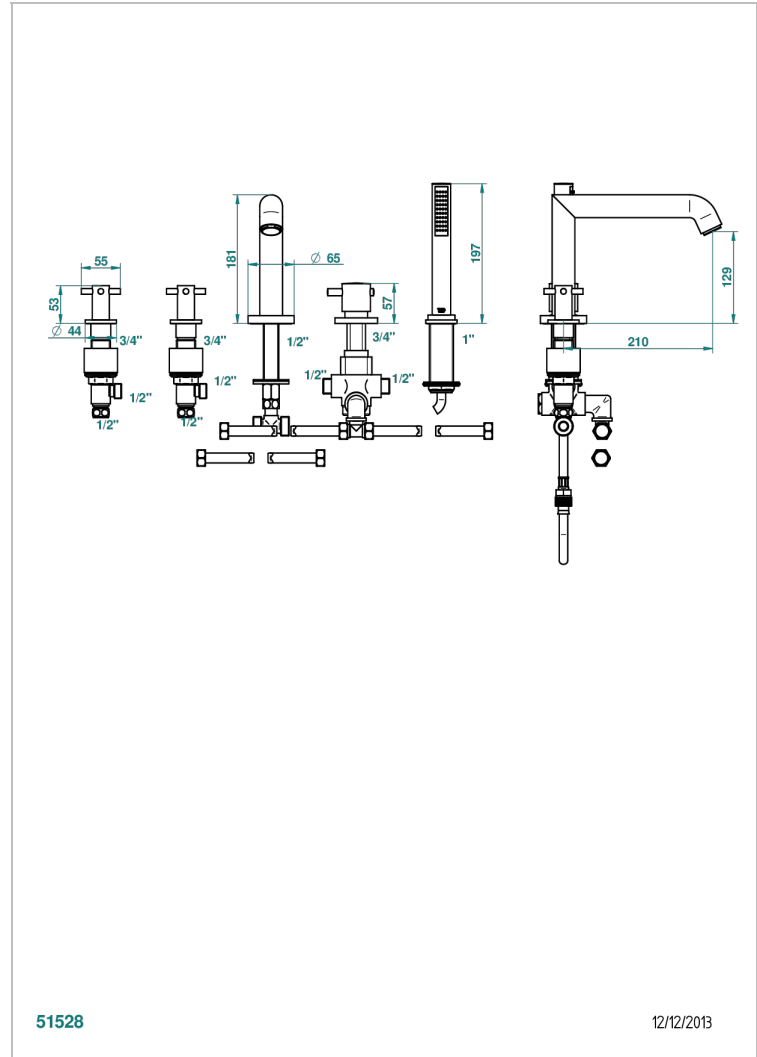

5-hole bath/shower set with thermostat, high spout, 2 rim mounted valves and shower set

51528

12/12/2013

## CHARACTERISTIC

- Nano
- 5-hole bath/shower set with thermostat, high spout, 2 rim mounted valves and shower set

## TECHNICAL SPECS

- Recommandé : 3 bars (max. 5 bars) - Advised : 43,5 psi (max. 72 psi)
- Bec : 35 l/min à 3 bars - Douchette : 9,5 l/min à 3 bars
- Spout : 9.26 gpm at 43.5 psi - Handshower : 2.5 gpm at 43.5 psi

## AVAILABLE FINITIONS

Black ceram - D30  
 Chrome polished - A02  
 Chrome polished / gold polished - G02  
 Gold mat - F07  
 Gold polished - F01  
 Matt chrome (American satin) - C02

Matt nickel (American satin) - C01  
 Nickel antique / Sovereign - H28  
 Nickel polished - B01  
 Soft gold - F30  
 Soft matt gold - F31