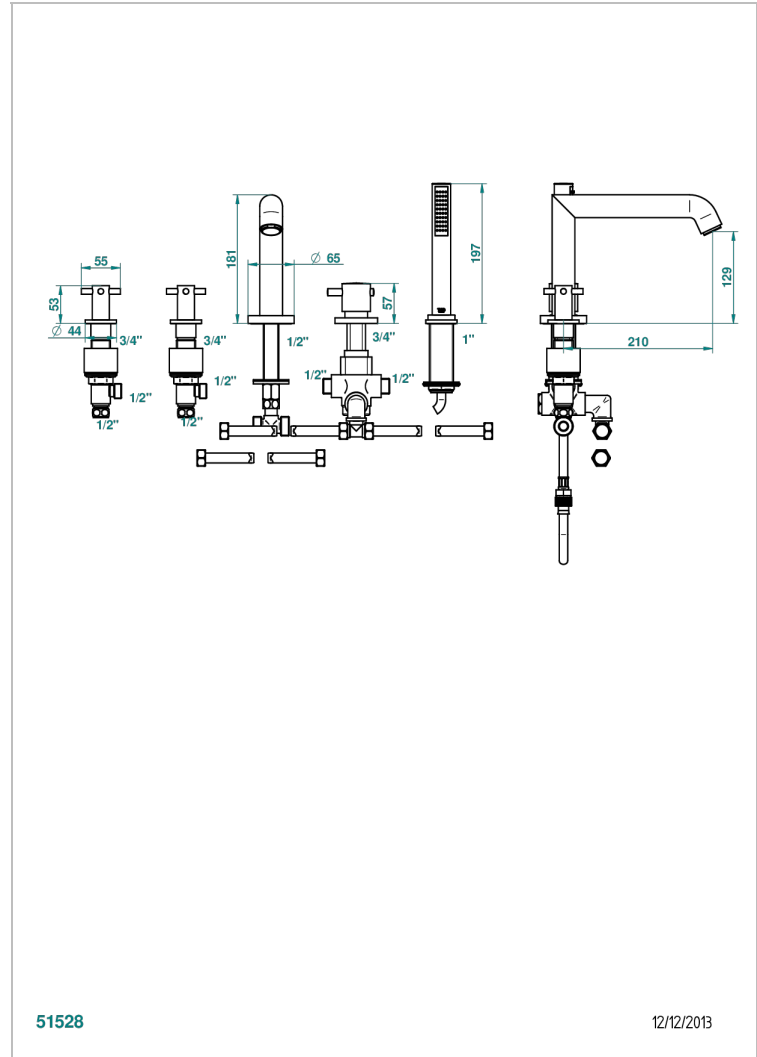

5-hole bath/shower set with thermostat, high spout, 2 rim mounted valves and shower set

51528

12/12/2013

## CHARACTERISTIC

- Nano
- 5-hole bath/shower set with thermostat, high spout, 2 rim mounted valves and shower set

## TECHNICAL SPECS

- Recommandé : 3 bars (max. 5 bars) - Advised : 43,5 psi (max. 72 psi)
- Bec : 35 l/min à 3 bars - Douchette : 9,5 l/min à 3 bars
- Spout : 9.26 gpm at 43.5 psi - Handshower : 2.5 gpm at 43.5 psi

## AVAILABLE FINITIONS

Antique nickel - H28  
Black ceram - D30  
Matt chrome - C02  
Matt gold - F07  
Matt nickel (color finish) - C01  
Polished chrome (color finish) - A02

Polished chrome / Polished gold (color finish) - G02  
Polished gold (color finish) - F01  
Polished nickel - B01  
Soft gold - F30  
Soft matt gold - F31