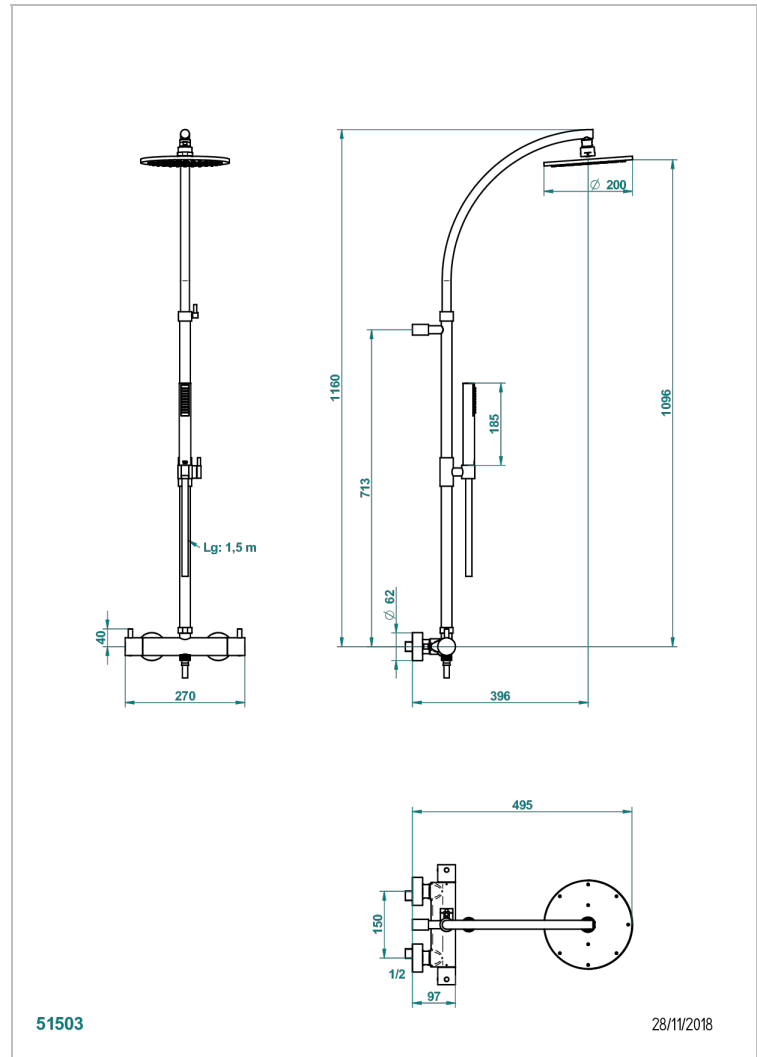

NANO WITH LEVER

G5B-6529CD

THG[®]
PARIS

Wall mounted thermostatic shower mixer 1/2" with shower column, shower head \varnothing 200 mm, handshower and hose

CHARACTERISTIC

- Nano with lever
- Wall mounted thermostatic shower mixer 1/2" with shower column, shower head \varnothing 200 mm, handshower and hose

AVAILABLE FINITIONS

Antique nickel - H28
Black ceram - D30
Matt chrome - C02
Matt gold - F07
Matt nickel (color finish) - C01
Polished chrome (color finish) - A02

Polished chrome / Polished gold (color finish) - G02
Polished gold (color finish) - F01
Polished nickel - B01
Soft gold - F30
Soft matt gold - F31