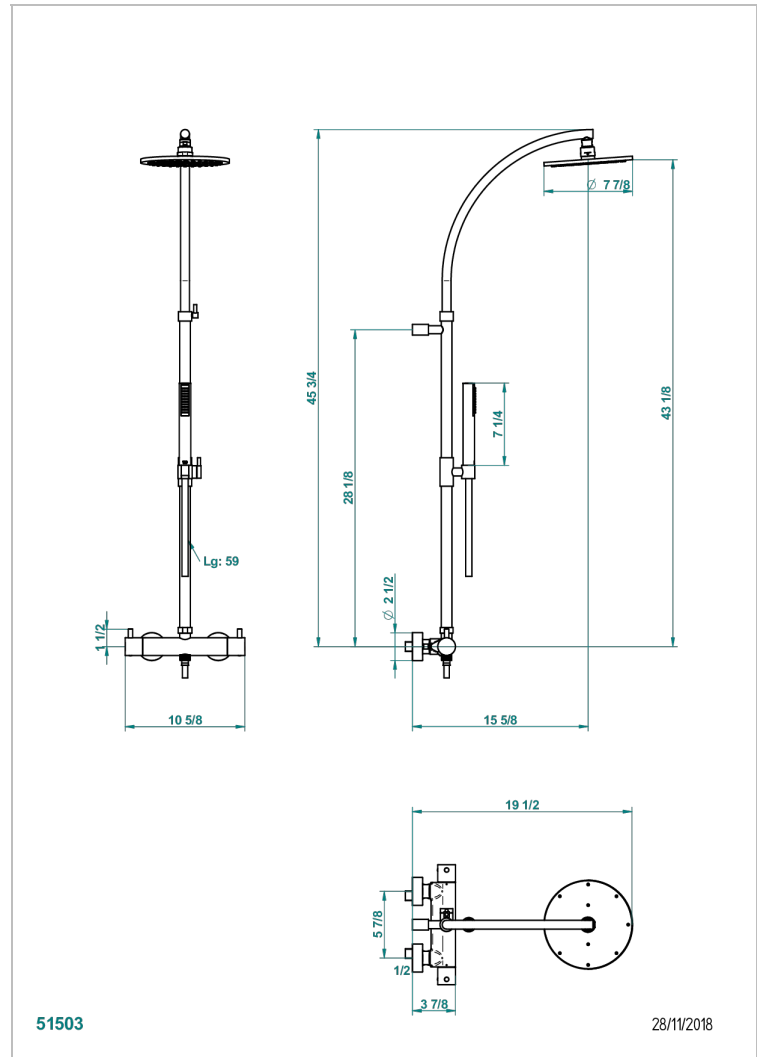

# NANO WITH LEVER

G5B-6529CD

THG<sup>®</sup>  
PARIS

Wall mounted thermostatic shower mixer 1/2" with shower column, shower head ø 200 mm, handshower and hose

## CHARACTERISTIC

- Nano with lever
- Wall mounted thermostatic shower mixer 1/2" with shower column, shower head ø 200 mm, handshower and hose

## AVAILABLE FINITIONS

Antique nickel - H28  
Black ceram - D30  
Matt chrome - C02  
Matt gold - F07  
Matt nickel (color finish) - C01  
Polished chrome (color finish) - A02

Polished chrome / Polished gold (color finish) - G02  
Polished gold (color finish) - F01  
Polished nickel - B01  
Soft gold - F30  
Soft matt gold - F31