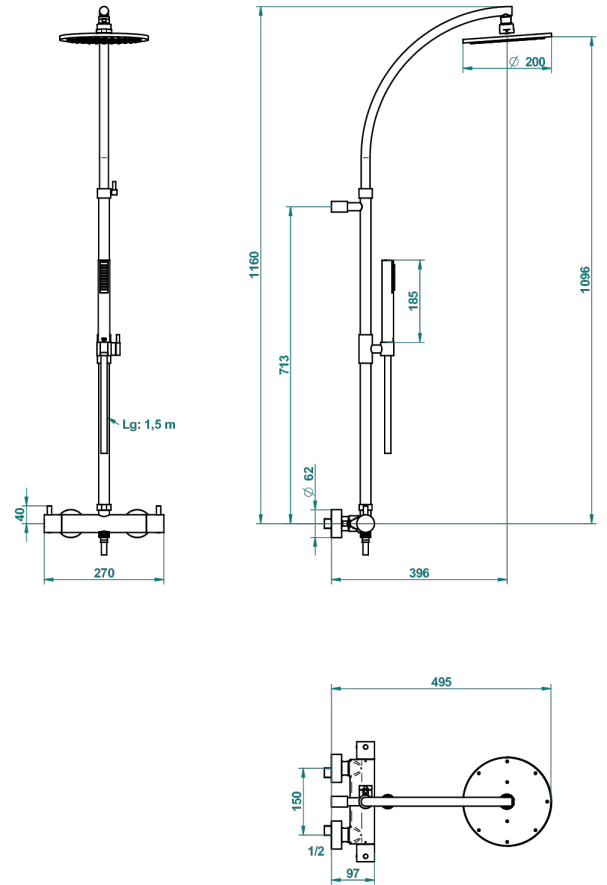

NANO WITH LEVER

G5B-6529CD

THG[®]
PARIS

Wall mounted thermostatic shower mixer 1/2" with shower column, shower head \varnothing 200 mm, handshower and hose

51503

28/11/2018

CHARACTERISTIC

- Nano with lever
- Wall mounted thermostatic shower mixer 1/2" with shower column, shower head \varnothing 200 mm, handshower and hose

AVAILABLE FINITIONS

Antique nickel - H28
Black ceram - D30
Matt chrome - C02
Matt gold - F07
Matt nickel (color finish) - C01
Polished chrome (color finish) - A02

Polished chrome / Polished gold (color finish) - G02
Polished gold (color finish) - F01
Polished nickel - B01
Soft gold - F30
Soft matt gold - F31