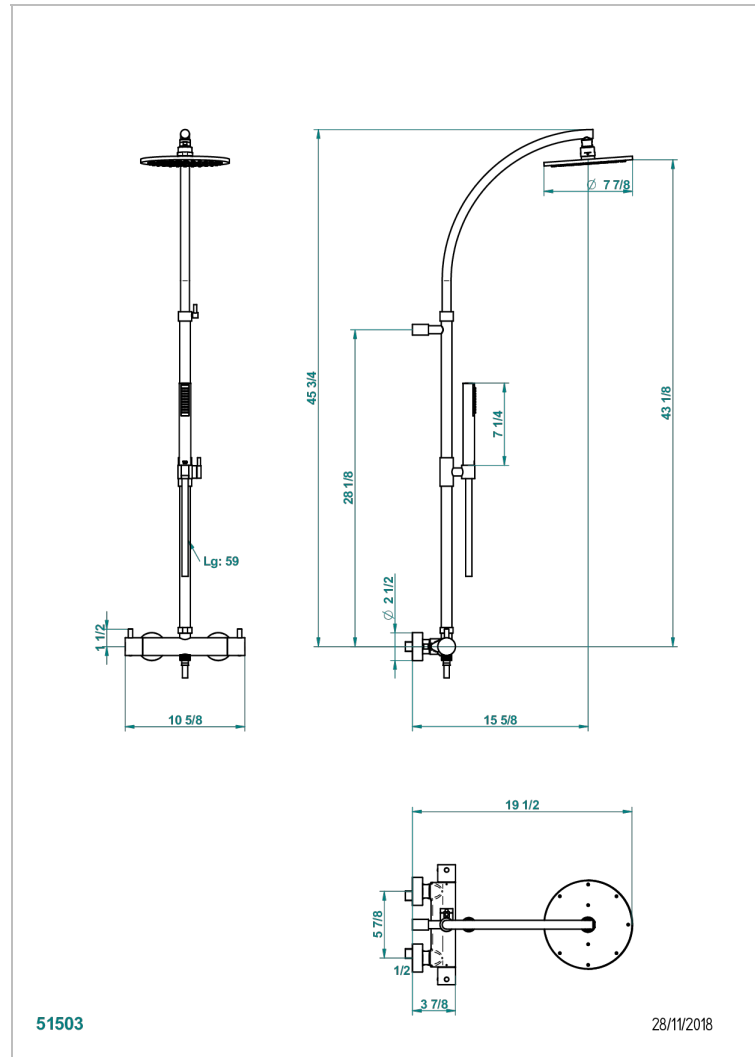

NANO WITH LEVER

G5B-6529CD

THG[®]
PARIS

Wall mounted thermostatic shower mixer 1/2" with shower column, shower head ø 200 mm, handshower and hose

CHARACTERISTIC

- Nano with lever
- Wall mounted thermostatic shower mixer 1/2" with shower column, shower head ø 200 mm, handshower and hose

AVAILABLE FINITIONS

Antique nickel - H28
Black ceram - D30
Matt chrome - C02
Matt gold - F07
Matt nickel (color finish) - C01
Polished chrome (color finish) - A02

Polished chrome / Polished gold (color finish) - G02
Polished gold (color finish) - F01
Polished nickel - B01
Soft gold - F30
Soft matt gold - F31