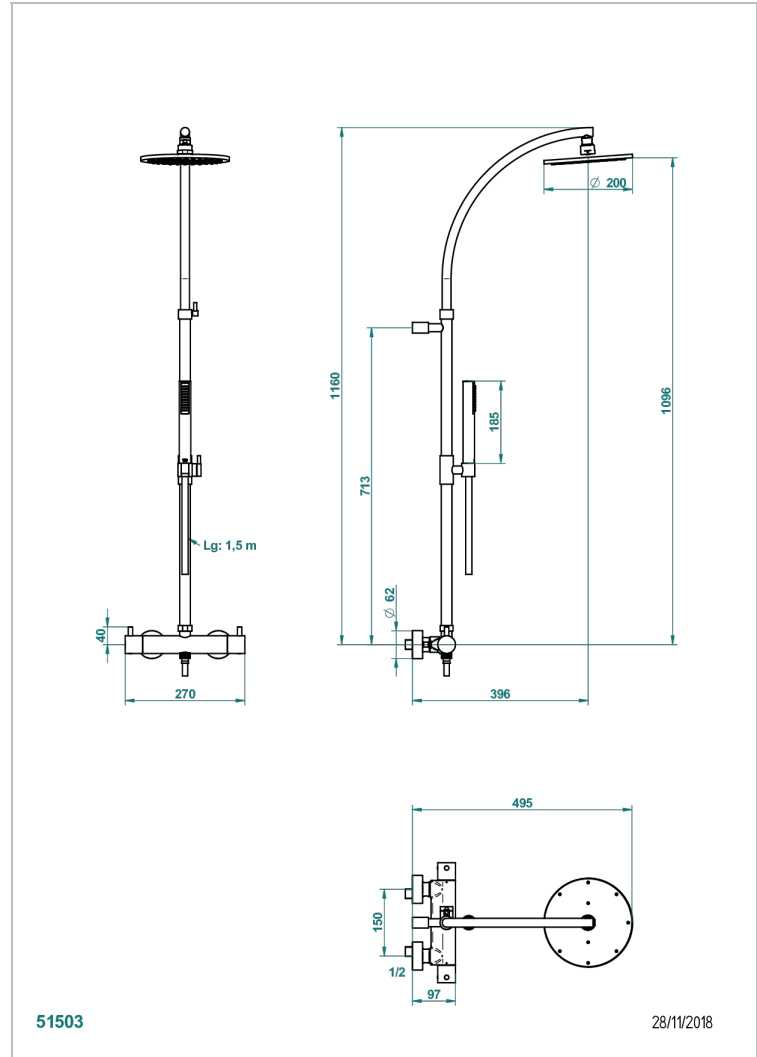

Wall mounted thermostatic shower mixer 1/2" with shower column, shower head ø 200 mm, handshower and hose

### CHARACTERISTIC

- Nano
- Wall mounted thermostatic shower mixer 1/2" with shower column, shower head ø 200 mm, handshower and hose

### AVAILABLE FINITIONS

- Antique nickel - H28
- Black ceram - D30
- Matt chrome - C02
- Matt gold - F07
- Matt nickel (color finish) - C01
- Polished chrome (color finish) - A02

- Polished chrome / Polished gold (color finish) - G02
- Polished gold (color finish) - F01
- Polished nickel - B01
- Soft gold - F30
- Soft matt gold - F31