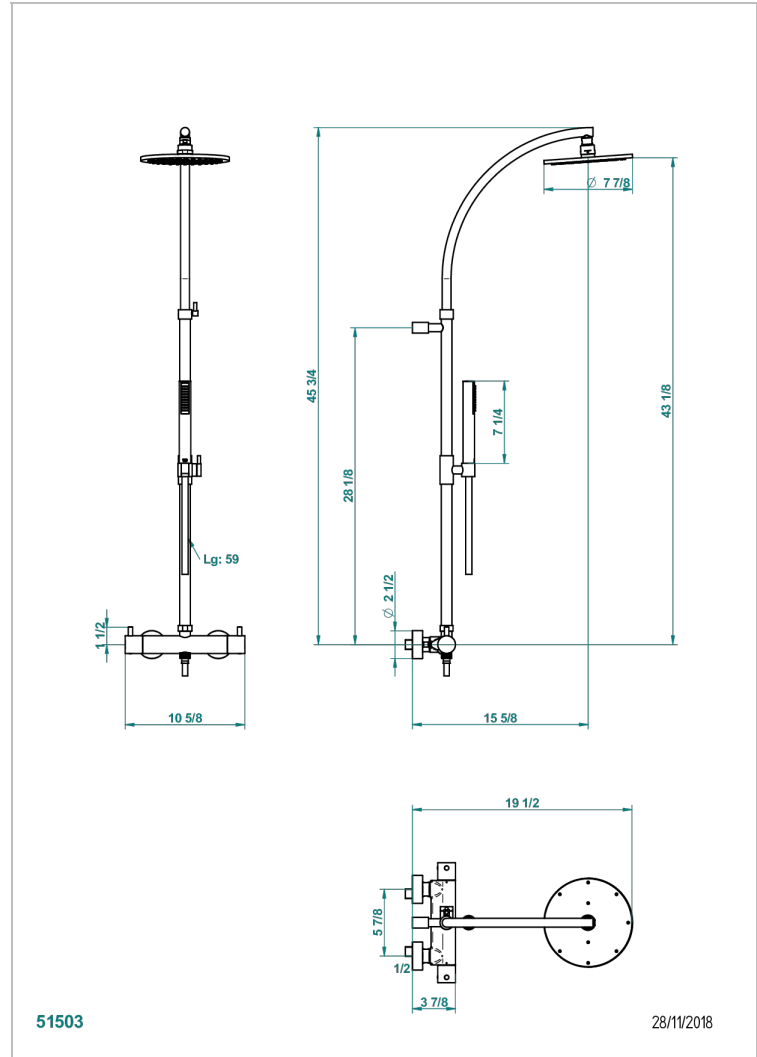

Wall mounted thermostatic shower mixer 1/2" with shower column, shower head ø 200 mm, handshower and hose

### CHARACTERISTIC

- Nano
- Wall mounted thermostatic shower mixer 1/2" with shower column, shower head ø 200 mm, handshower and hose

### AVAILABLE FINITIONS

- Antique nickel - H28
- Black ceram - D30
- Matt chrome - C02
- Matt gold - F07
- Matt nickel (color finish) - C01
- Polished chrome (color finish) - A02

- Polished chrome / Polished gold (color finish) - G02
- Polished gold (color finish) - F01
- Polished nickel - B01
- Soft gold - F30
- Soft matt gold - F31