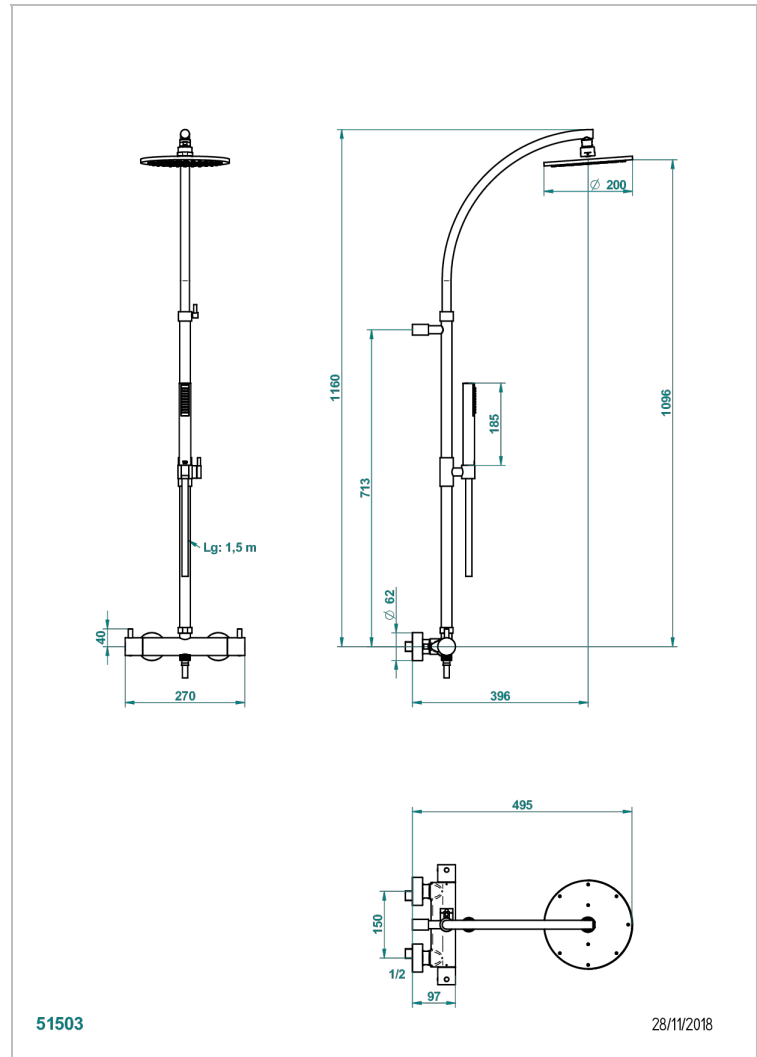

Wall mounted thermostatic shower mixer 1/2" with shower column, shower head ø 200 mm, handshower and hose

CHARACTERISTIC

- Nano
- Wall mounted thermostatic shower mixer 1/2" with shower column, shower head ø 200 mm, handshower and hose

AVAILABLE FINITIONS

Antique nickel - H28
 Black ceram - D30
 Matt chrome - C02
 Matt gold - F07
 Matt nickel (color finish) - C01
 Polished chrome (color finish) - A02

Polished chrome / Polished gold (color finish) - G02
 Polished gold (color finish) - F01
 Polished nickel - B01
 Soft gold - F30
 Soft matt gold - F31