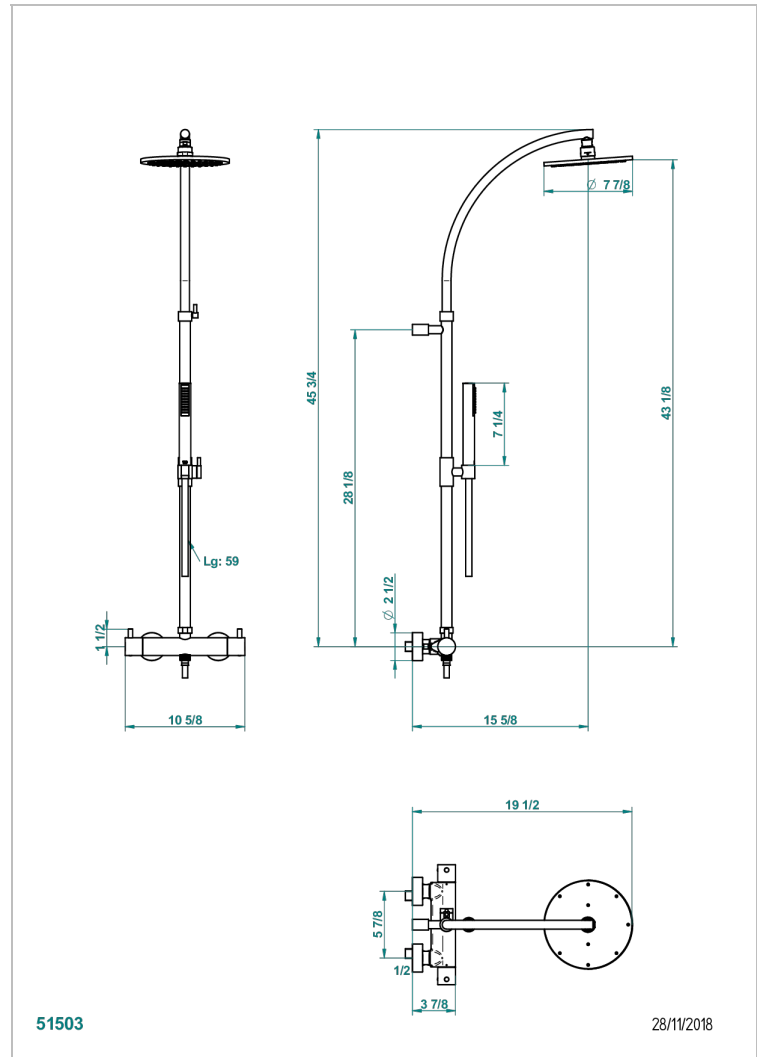

Wall mounted thermostatic shower mixer 1/2" with shower column, shower head ø 200 mm, handshower and hose

CHARACTERISTIC

- Nano
- Wall mounted thermostatic shower mixer 1/2" with shower column, shower head ø 200 mm, handshower and hose

AVAILABLE FINITIONS

Antique nickel - H28
 Black ceram - D30
 Matt chrome - C02
 Matt gold - F07
 Matt nickel (color finish) - C01
 Polished chrome (color finish) - A02

Polished chrome / Polished gold (color finish) - G02
 Polished gold (color finish) - F01
 Polished nickel - B01
 Soft gold - F30
 Soft matt gold - F31