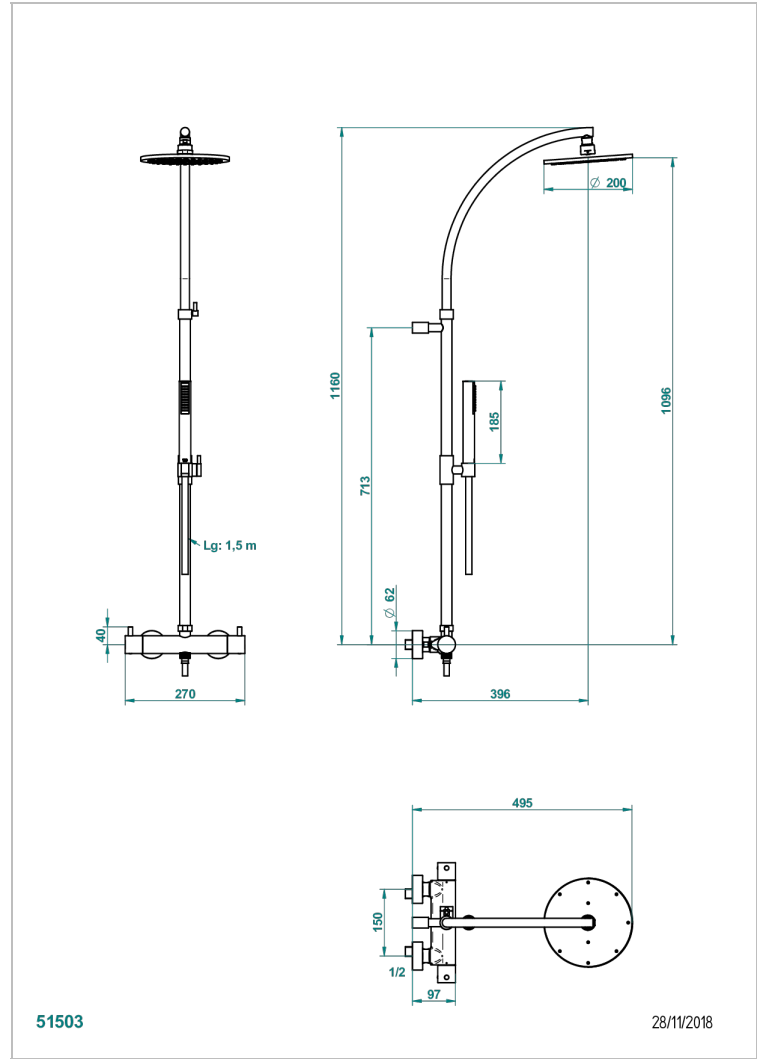

Wall mounted thermostatic shower mixer 1/2" with shower column, shower head  $\varnothing$  200 mm, handshower and hose

### CHARACTERISTIC

- Nano
- Wall mounted thermostatic shower mixer 1/2" with shower column, shower head  $\varnothing$  200 mm, handshower and hose

### AVAILABLE FINITIONS

- Antique nickel - H28
- Black ceram - D30
- Matt chrome - C02
- Matt gold - F07
- Matt nickel (color finish) - C01
- Polished chrome (color finish) - A02

- Polished chrome / Polished gold (color finish) - G02
- Polished gold (color finish) - F01
- Polished nickel - B01
- Soft gold - F30
- Soft matt gold - F31