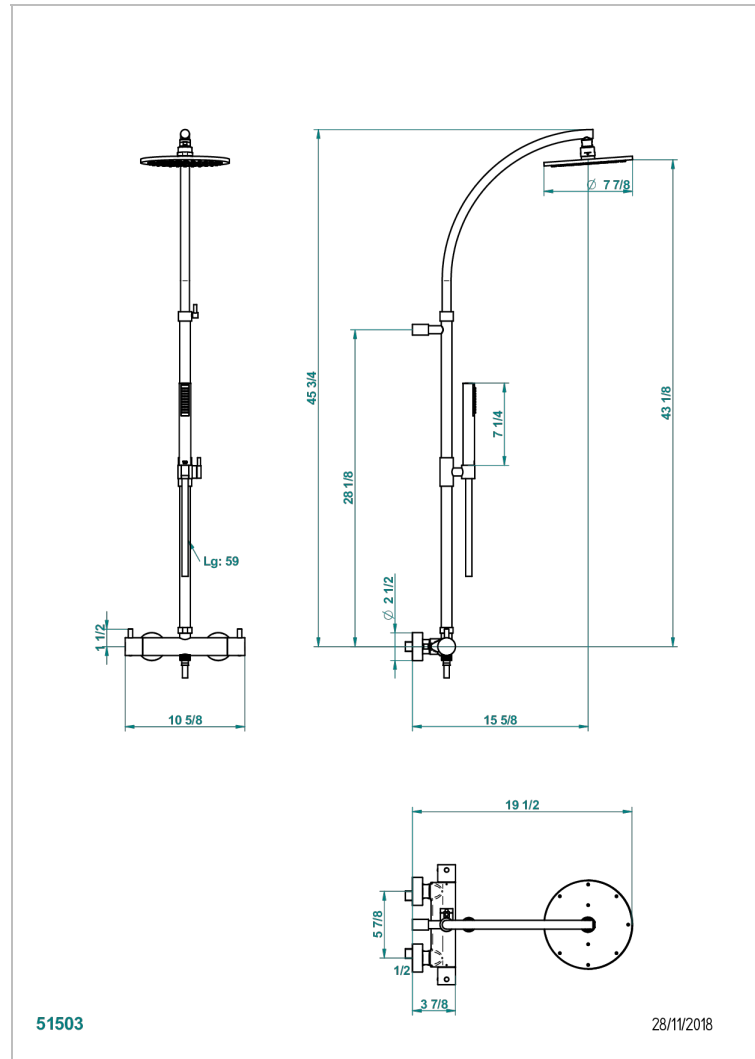

Wall mounted thermostatic shower mixer 1/2" with shower column, shower head \varnothing 200 mm, handshower and hose

CHARACTERISTIC

- Nano
- Wall mounted thermostatic shower mixer 1/2" with shower column, shower head \varnothing 200 mm, handshower and hose

AVAILABLE FINITIONS

- Antique nickel - H28
- Black ceram - D30
- Matt chrome - C02
- Matt gold - F07
- Matt nickel (color finish) - C01
- Polished chrome (color finish) - A02

- Polished chrome / Polished gold (color finish) - G02
- Polished gold (color finish) - F01
- Polished nickel - B01
- Soft gold - F30
- Soft matt gold - F31