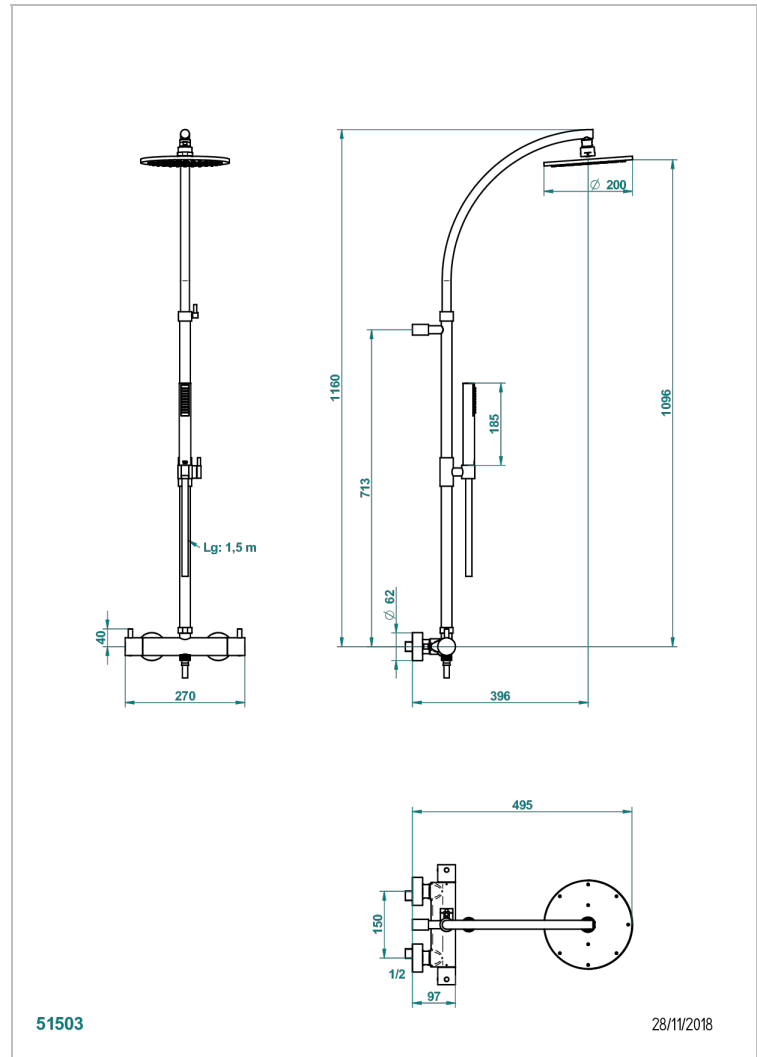

# COLLECTION "O"

G4P-6529CD

THG<sup>®</sup>  
PARIS

Wall mounted thermostatic shower mixer 1/2" with shower column, shower head ø 200 mm, handshower and hose

## CHARACTERISTIC

- Collection "O"
- Wall mounted thermostatic shower mixer 1/2" with shower column, shower head ø 200 mm, handshower and hose

## AVAILABLE FINITIONS

Antique nickel - H28  
Black ceram - D30  
Lacquered light bronze - D01  
Matt chrome - C02  
Matt gold - F07  
Matt nickel (color finish) - C01

Polished chrome (color finish) - A02  
Polished chrome / Polished gold (color finish) - G02  
Polished gold (color finish) - F01  
Polished nickel - B01  
Soft gold - F30  
Soft matt gold - F31

Varnished matt antique red copper (color finish) - H07