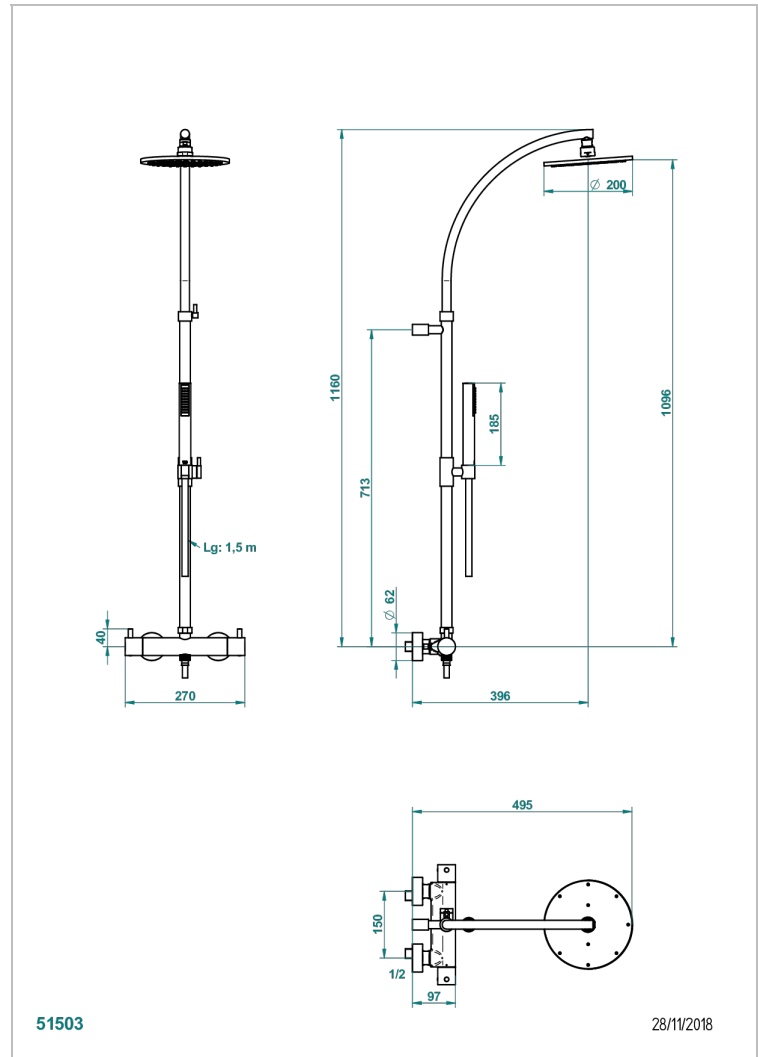

COLLECTION "O"

G4P-6529CD

THG[®]
PARIS

Wall mounted thermostatic shower mixer 1/2" with shower column, shower head ø 200 mm, handshower and hose

CHARACTERISTIC

- Collection "O"
- Wall mounted thermostatic shower mixer 1/2" with shower column, shower head ø 200 mm, handshower and hose

AVAILABLE FINITIONS

Antique nickel - H28
Black ceram - D30
Lacquered light bronze - D01
Matt chrome - C02
Matt gold - F07
Matt nickel (color finish) - C01

Polished chrome (color finish) - A02
Polished chrome / Polished gold (color finish) - G02
Polished gold (color finish) - F01
Polished nickel - B01
Soft gold - F30
Soft matt gold - F31

Varnished matt antique red copper (color finish) - H07