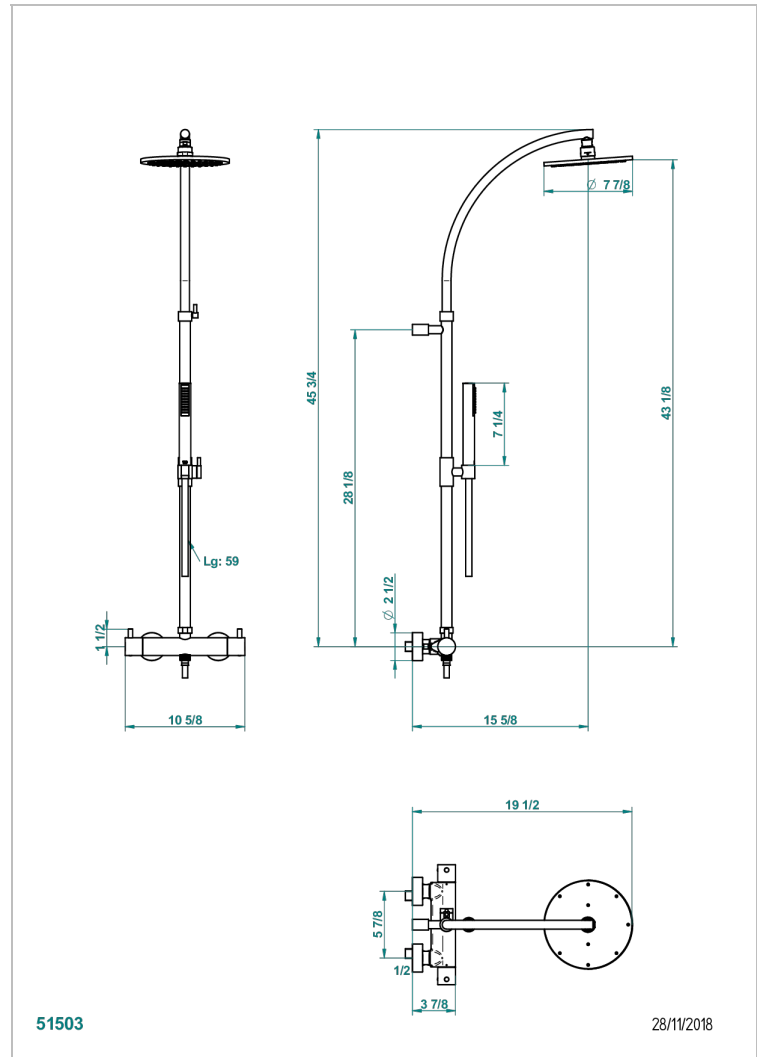

COLLECTION "O"

G4P-6529CD

THG[®]
PARIS

Wall mounted thermostatic shower mixer 1/2" with shower column, shower head ø 200 mm, handshower and hose

CHARACTERISTIC

- Collection "O"
- Wall mounted thermostatic shower mixer 1/2" with shower column, shower head ø 200 mm, handshower and hose

AVAILABLE FINITIONS

Antique nickel - H28
Black ceram - D30
Lacquered light bronze - D01
Matt chrome - C02
Matt gold - F07
Matt nickel (color finish) - C01

Polished chrome (color finish) - A02
Polished chrome / Polished gold (color finish) - G02
Polished gold (color finish) - F01
Polished nickel - B01
Soft gold - F30
Soft matt gold - F31

Varnished matt antique red copper (color finish) - H07