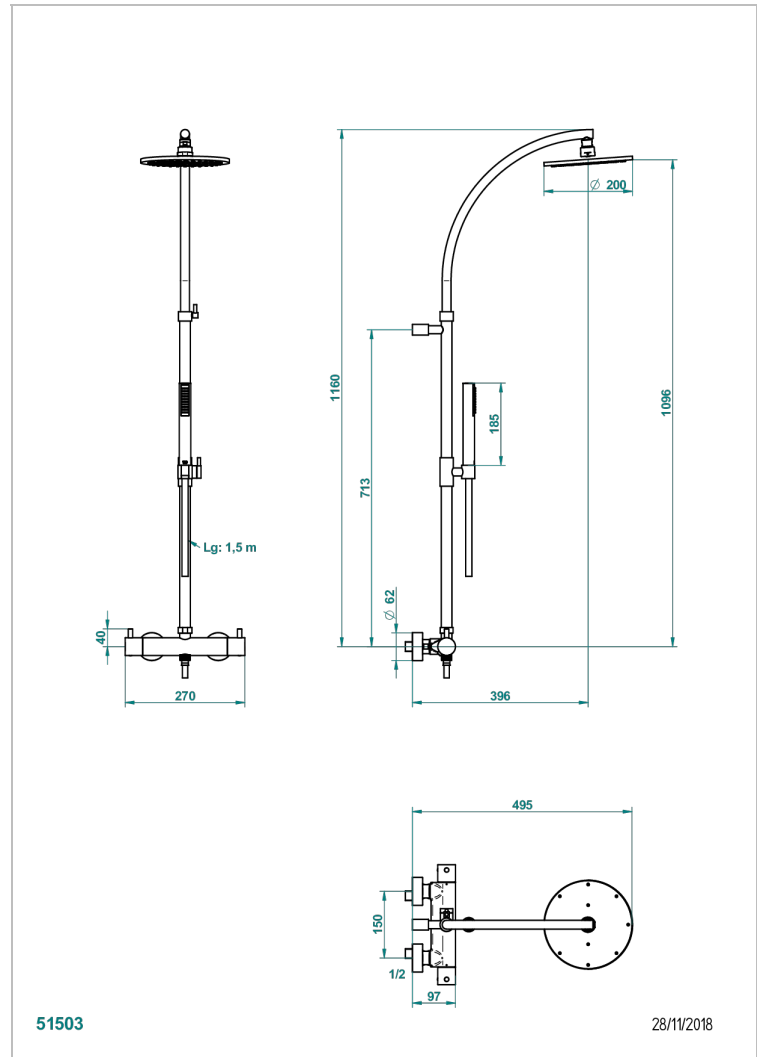

COLLECTION "O"

G4P-6529CD

THG[®]
PARIS

Wall mounted thermostatic shower mixer 1/2" with shower column, shower head ø 200 mm, handshower and hose

CHARACTERISTIC

- Collection "O"
- Wall mounted thermostatic shower mixer 1/2" with shower column, shower head ø 200 mm, handshower and hose

AVAILABLE FINITIONS

Antique nickel - H28
Black ceram - D30
Lacquered light bronze - D01
Matt chrome - C02
Matt gold - F07
Matt nickel (color finish) - C01

Polished chrome (color finish) - A02
Polished chrome / Polished gold (color finish) - G02
Polished gold (color finish) - F01
Polished nickel - B01
Soft gold - F30
Soft matt gold - F31

Varnished matt antique red copper (color finish) - H07