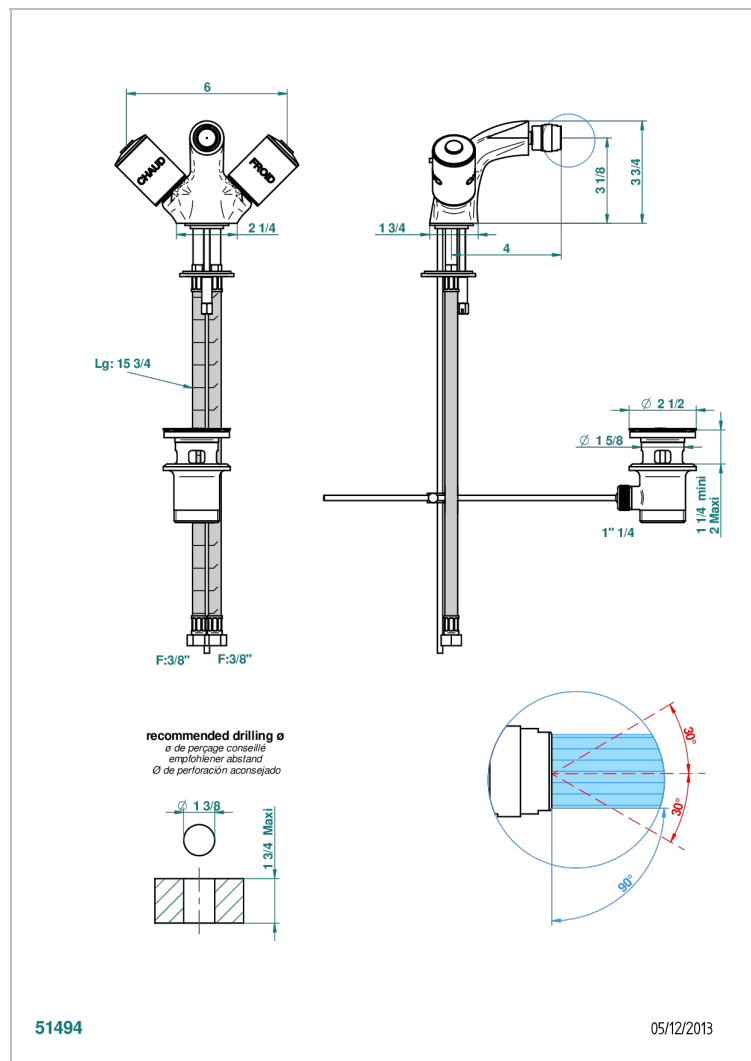

# FAUBOURG BLACK PORCELAIN

G2L-3202

1-hole bidet mixer with swivel jet handshower with waste

## CHARACTERISTIC

- ACS : 17ACCLY613
- NF : NF EN 200 - IA - Chrome