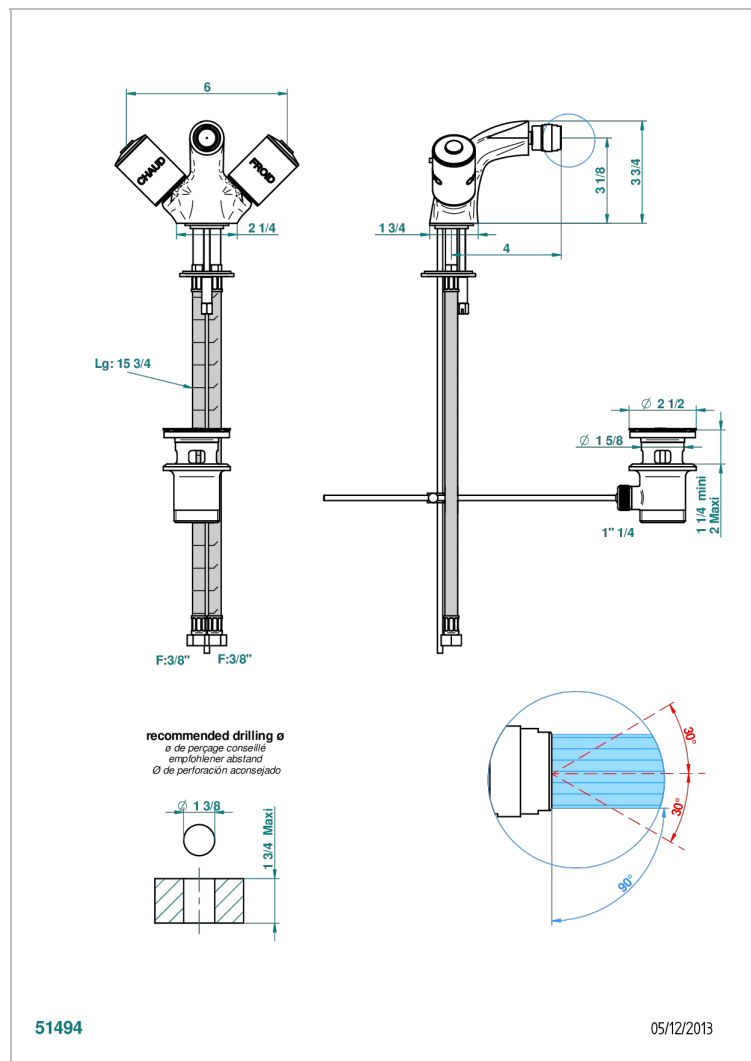

FAUBOURG BLACK PORCELAIN

G2L-3202

1-hole bidet mixer with swivel jet handshower with waste

CHARACTERISTIC

- ACS : 17ACCLY613
- NF : NF EN 200 - IA - Chrome

STANDARDS

TECHNICAL SPECS

- Recommandé : 3 bars (max. 5 bars) - Advised : 43,5 psi (max. 72 psi)
- 15 l/min à 3 bars (4 gpm at 43.5 psi)