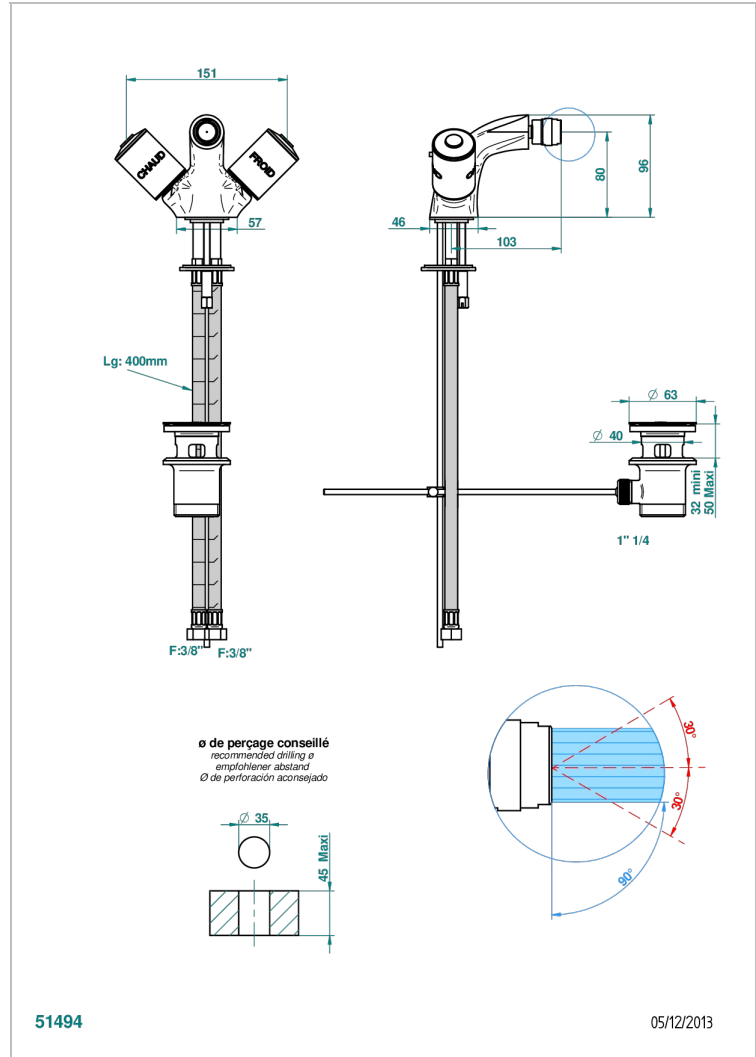

FAUBOURG BLACK PORCELAIN

G2L-3202

1-hole bidet mixer with swivel jet handshower with waste

THG[®]
PARIS

CHARACTERISTIC

- ACS : 17ACCLY613
- NF : NF EN 200 - IA - Chrome

TECHNICAL SPECS

- Recommandé : 3 bars (max. 5 bars) - Advised : 43,5 psi (max. 72 psi)
- 15 l/min à 3 bars (4 gpm at 43.5 psi)