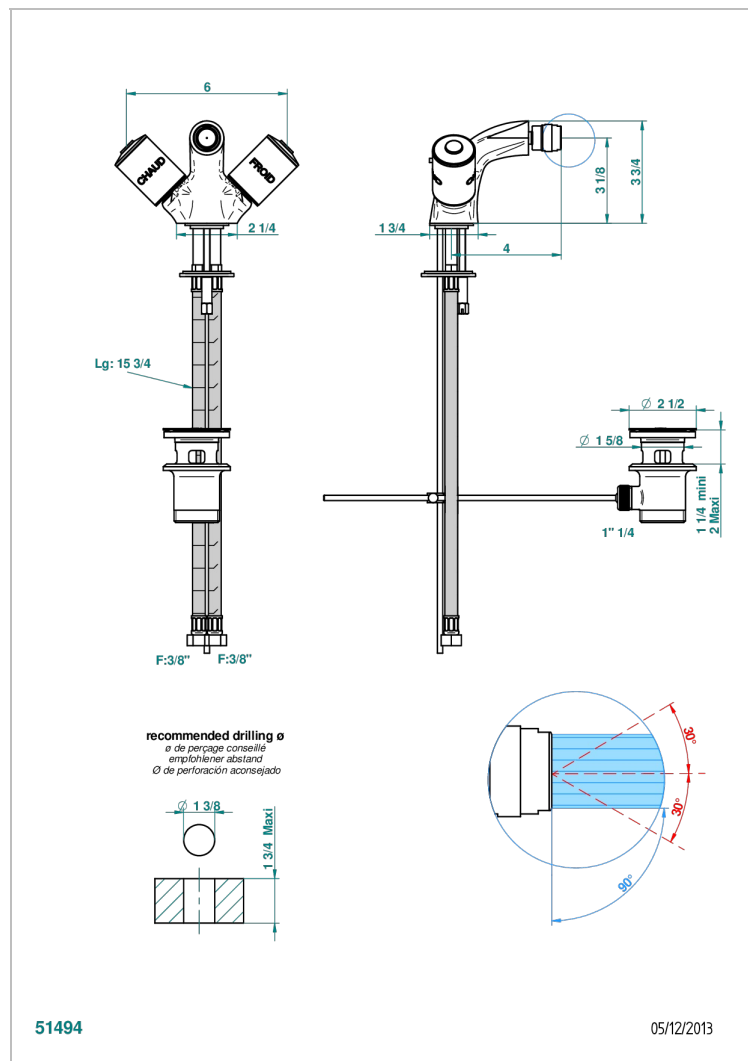

# FAUBOURG BLACK PORCELAIN

G2L-3202

1-hole bidet mixer with swivel jet handshower with waste

## CHARACTERISTIC

- ACS : 17ACCLY613
- NF : NF EN 200 - IA - Chrome