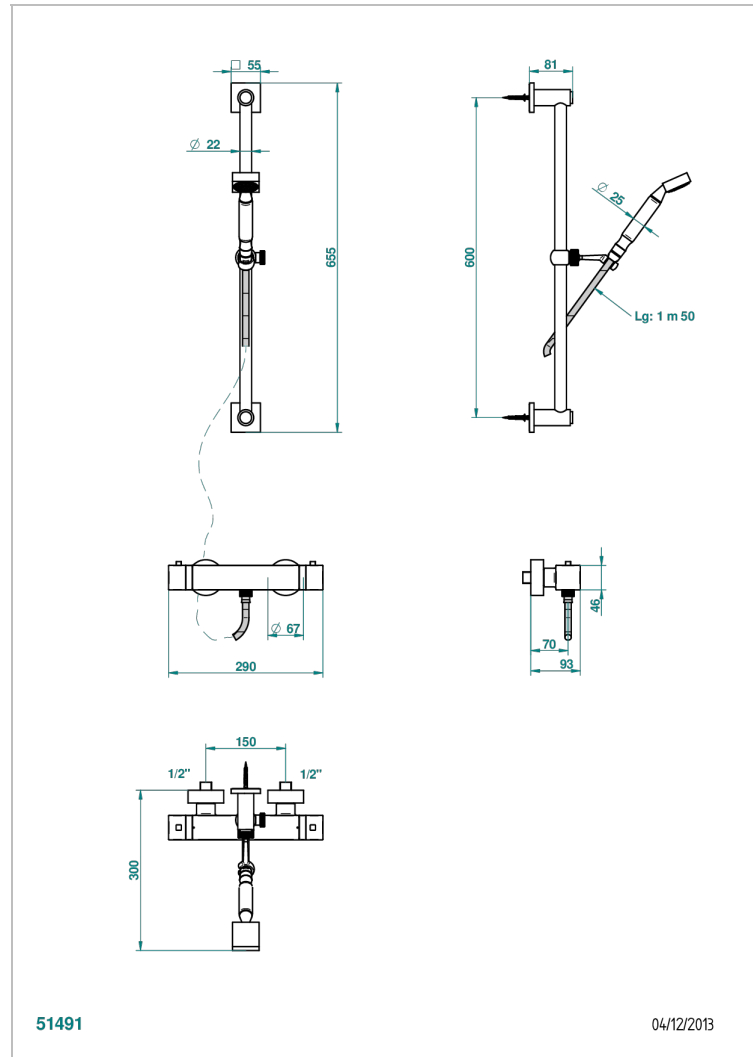

BELUGA WITH LEVER

G1U-6526BB

THG[®]
PARIS

Wall mounted thermostatic shower mixer 1/2" with slide bar, hose and handshower

51491

04/12/2013

CHARACTERISTIC

- Beluga with lever
- Wall mounted thermostatic shower mixer 1/2" with slide bar, hose and handshower

TECHNICAL SPECS

- Recommandé : 3 bars (max. 5 bars) - Advised : 43,5 psi (max. 72 psi)
- 9,5 l/min à 3 bars (2.5 gpm at 43.5 psi)

AVAILABLE FINITIONS

Antique nickel - H28
Black ceram - D30
Blush PVD - H62
Brass color PVD - H49
Brown bronze color PVD - F33
Gold color PVD - H52