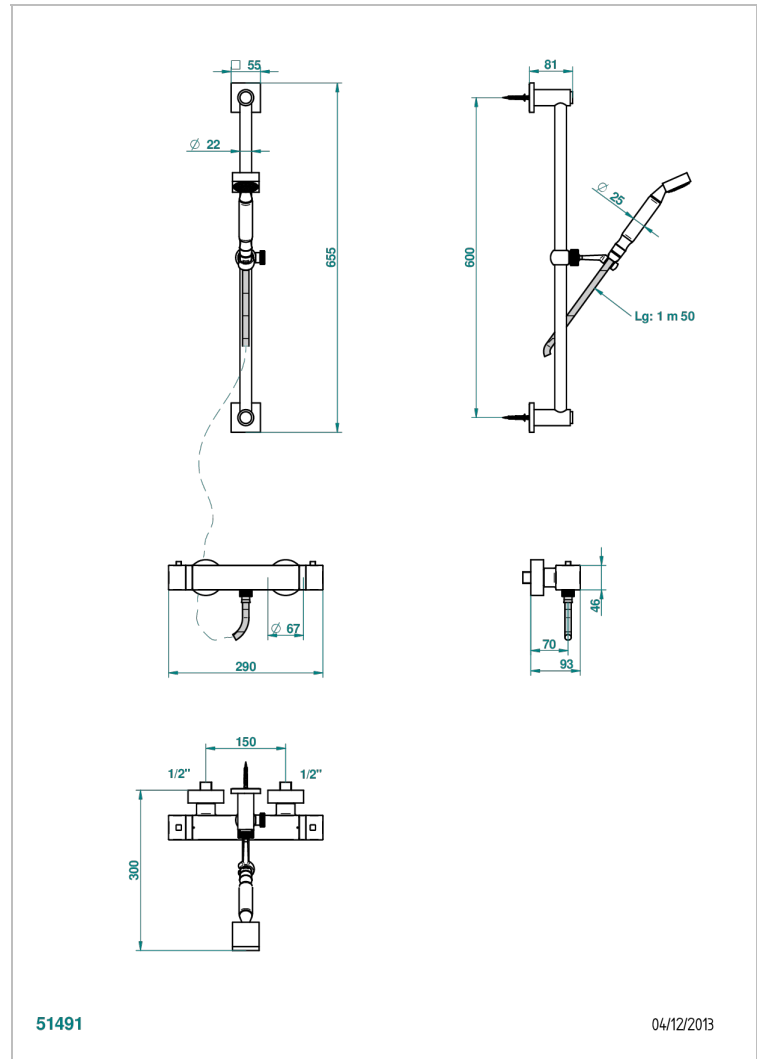

# BELUGA WITH LEVER

G1U-6526BB

THG<sup>®</sup>  
PARIS

Wall mounted thermostatic shower mixer 1/2" with slide bar, hose and handshower

51491

04/12/2013

## CHARACTERISTIC

- Beluga with lever
- Wall mounted thermostatic shower mixer 1/2" with slide bar, hose and handshower