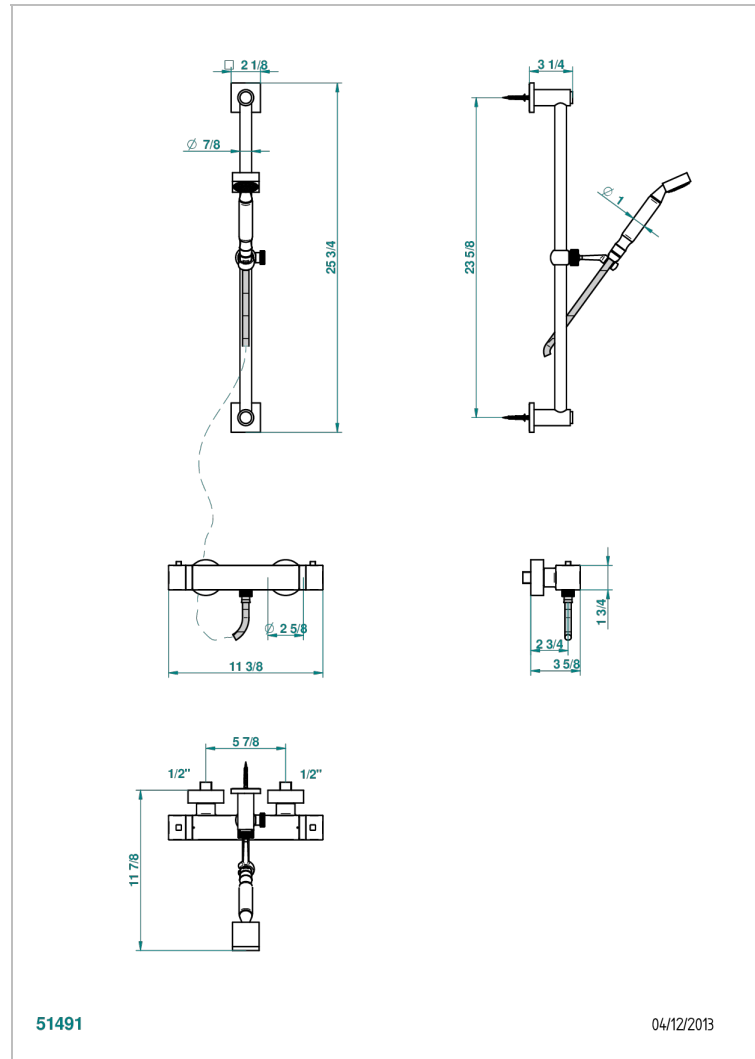

BELUGA WITH LEVER

G1U-6526BB

THG[®]
PARIS

Wall mounted thermostatic shower mixer 1/2" with slide bar, hose and handshower

51491

04/12/2013

CHARACTERISTIC

- Beluga with lever
- Wall mounted thermostatic shower mixer 1/2" with slide bar, hose and handshower

TECHNICAL SPECS

- Recommandé : 3 bars (max. 5 bars) - Advised : 43,5 psi (max. 72 psi)
- 9,5 l/min à 3 bars (2.5 gpm at 43.5 psi)

AVAILABLE FINITIONS

Antique nickel - H28
Black ceram - D30
Blush PVD - H62
Brass color PVD - H49
Brown bronze color PVD - F33
Gold color PVD - H52