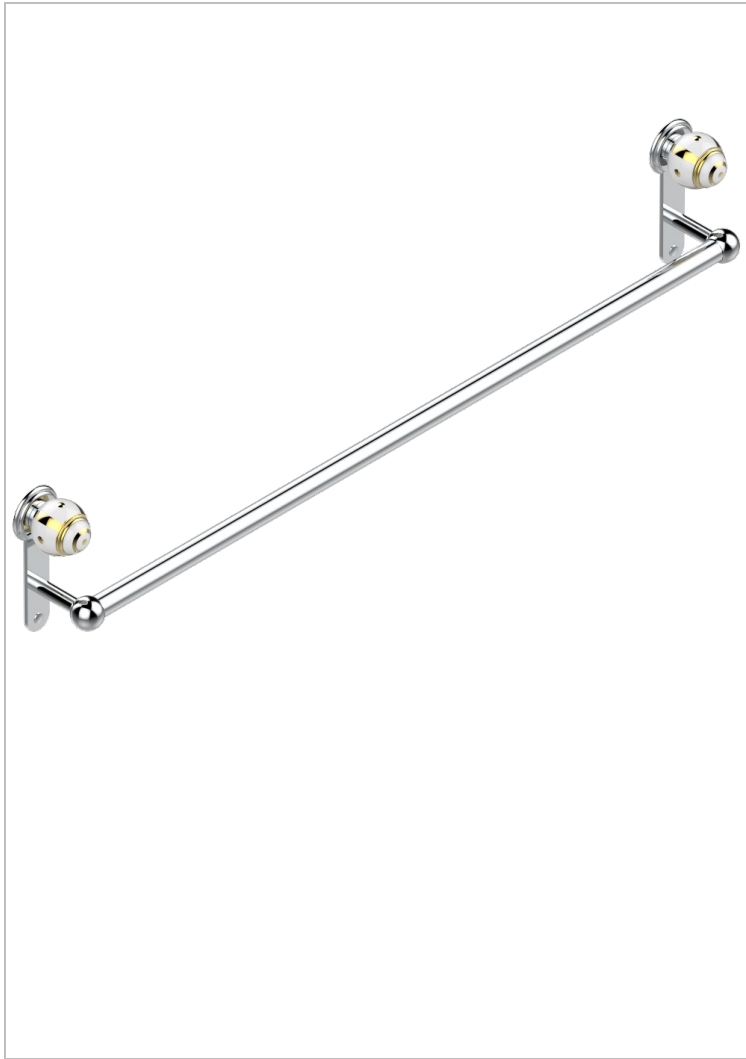

ITHAQUE GOLD DECOR

A7A-526

Towel bar, 35 1/2" long

CHARACTERISTIC

- Ithaque Gold decor
- Towel bar, 35 1/2" long

AVAILABLE FINITIONS

Black ceram - D30
Blush PVD - H62
Brass color PVD - H49
Brown bronze color PVD - F33
Chrome polished - A02
Chrome polished / gold polished - G02

Copper antique matt, coated - H07
Gold color PVD - H52
Gold mat - F07
Gold polished - F01
Graphite PVD - H64
Light coated bronze - D01

Matt Umber PVD - H67
Matt blush PVD - H60
Matt brass color PVD - H50
Matt brown bronze color PVD - F34
Matt chrome (American satin) - C02
Matt gold color PVD - H53

Matt graphite PVD - H65
Matt nickel (American satin) - C01
Matt nickel color PVD - H56
Nickel antique / Sovereign - H28
Nickel color PVD - H55
Nickel polished - B01

Soft gold - F30
Soft matt gold - F31
Umber PVD - H66