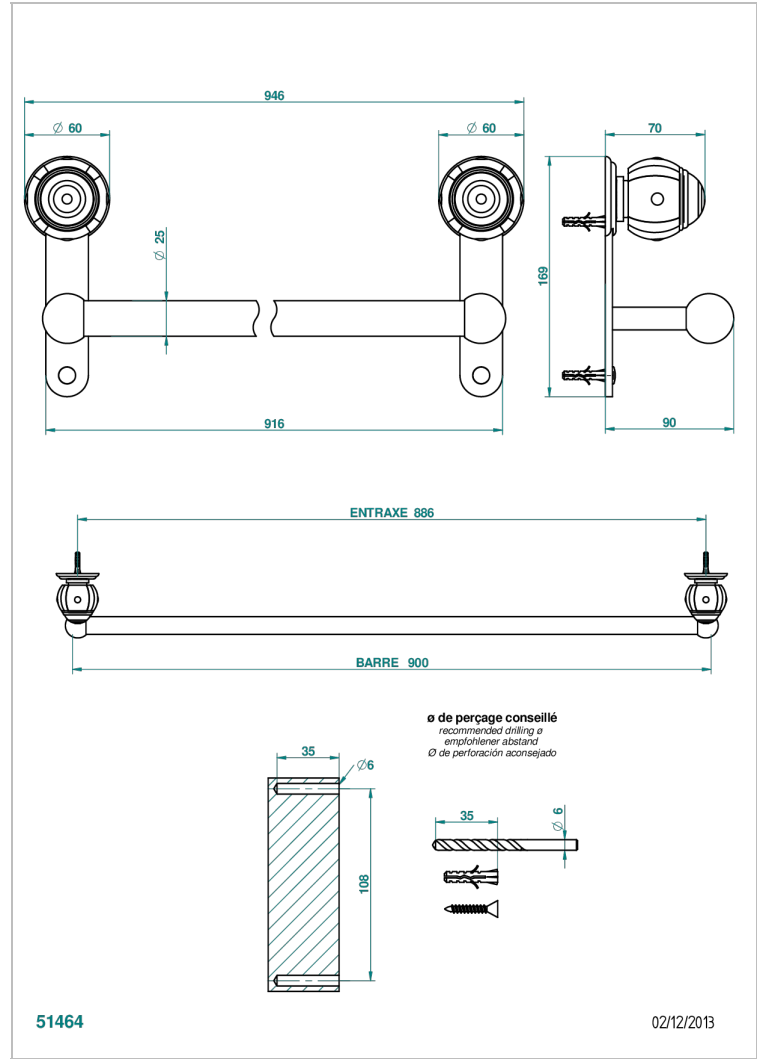

ITHAQUE GOLD DECOR

A7A-526

Towel bar, 35 1/2" long

CHARACTERISTIC

- Ithaque Gold decor
- Towel bar, 35 1/2" long

AVAILABLE FINITIONS

Black ceram - D30
Blush PVD - H62
Brass color PVD - H49
Brown bronze color PVD - F33
Chrome polished - A02
Chrome polished / gold polished - G02