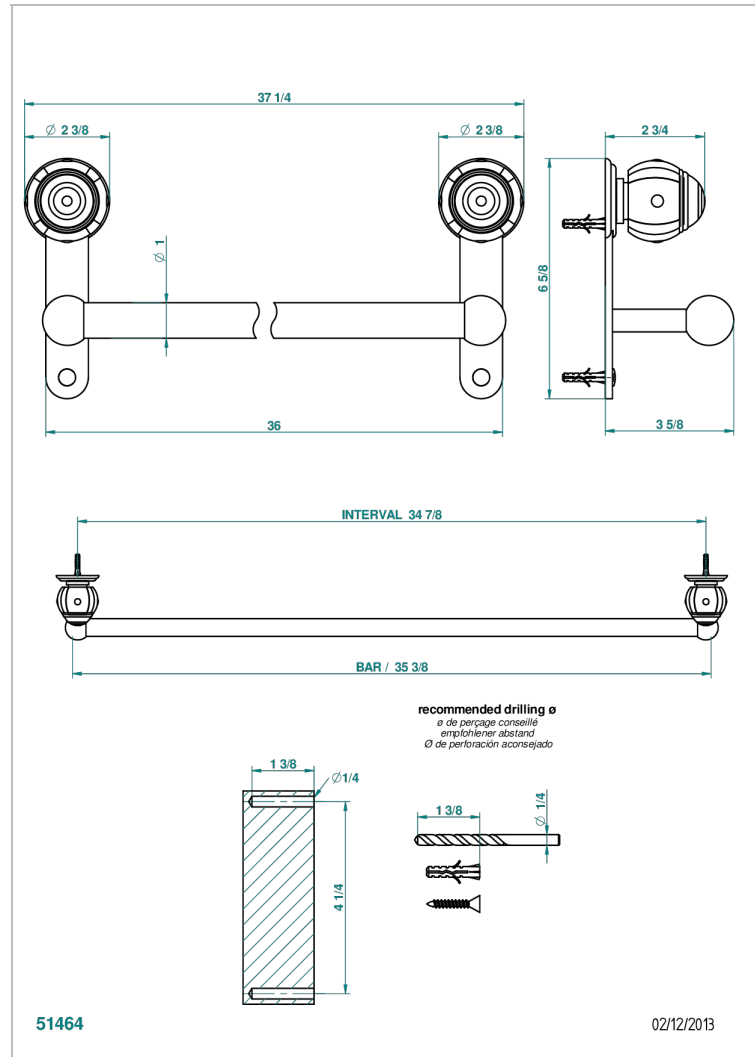

ITHAQUE GOLD DECOR

A7A-526

Towel bar, 35 1/2" long

CHARACTERISTIC

- Ithaque Gold decor
- Towel bar, 35 1/2" long

AVAILABLE FINITIONS

Black ceram - D30
 Blush PVD - H62
 Brass color PVD - H49
 Brown bronze color PVD - F33
 Chrome polished - A02
 Chrome polished / gold polished - G02