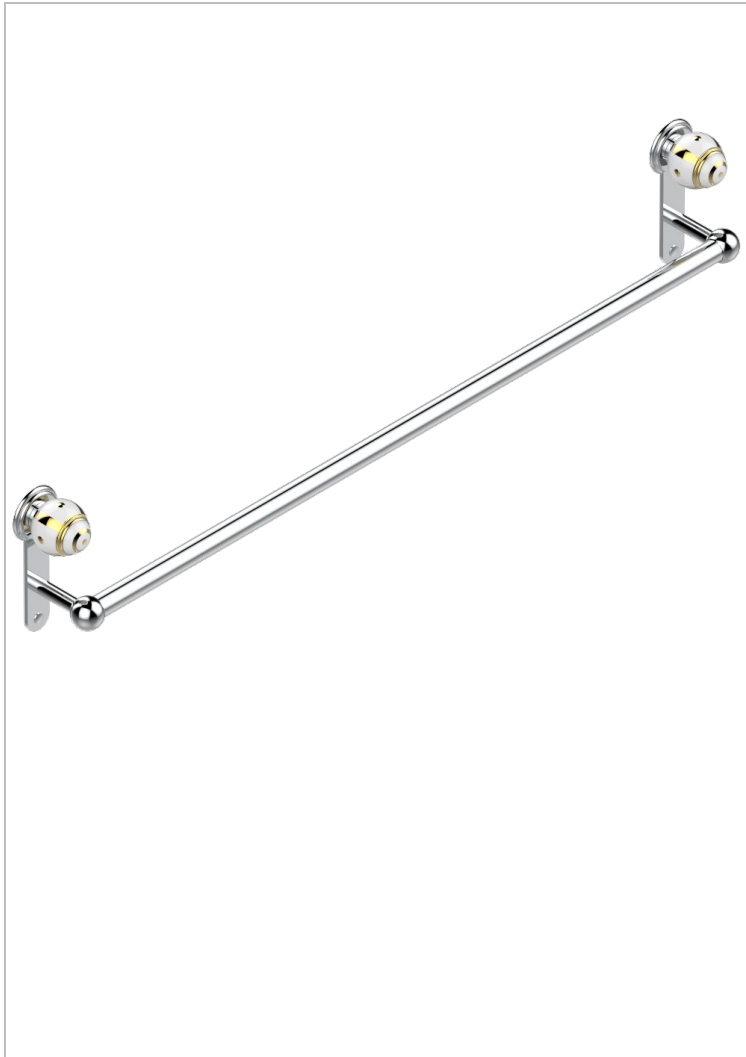

ITHAQUE GOLD DECOR

A7A-526

Towel bar, 35 1/2" long

CHARACTERISTIC

- Ithaque Gold decor
- Towel bar, 35 1/2" long

AVAILABLE FINITIONS

Black ceram - D30
 Blush PVD - H62
 Brass color PVD - H49
 Brown bronze color PVD - F33
 Chrome polished - A02
 Chrome polished / gold polished - G02

Copper antique matt, coated - H07
 Gold color PVD - H52
 Gold mat - F07
 Gold polished - F01
 Graphite PVD - H64
 Light coated bronze - D01

Matt Umber PVD - H67
 Matt blush PVD - H60
 Matt brass color PVD - H50
 Matt brown bronze color PVD - F34
 Matt chrome (American satin) - C02
 Matt gold color PVD - H53

Matt graphite PVD - H65
 Matt nickel (American satin) - C01
 Matt nickel color PVD - H56
 Nickel antique / Sovereign - H28
 Nickel color PVD - H55
 Nickel polished - B01

Soft gold - F30
 Soft matt gold - F31
 Umber PVD - H66