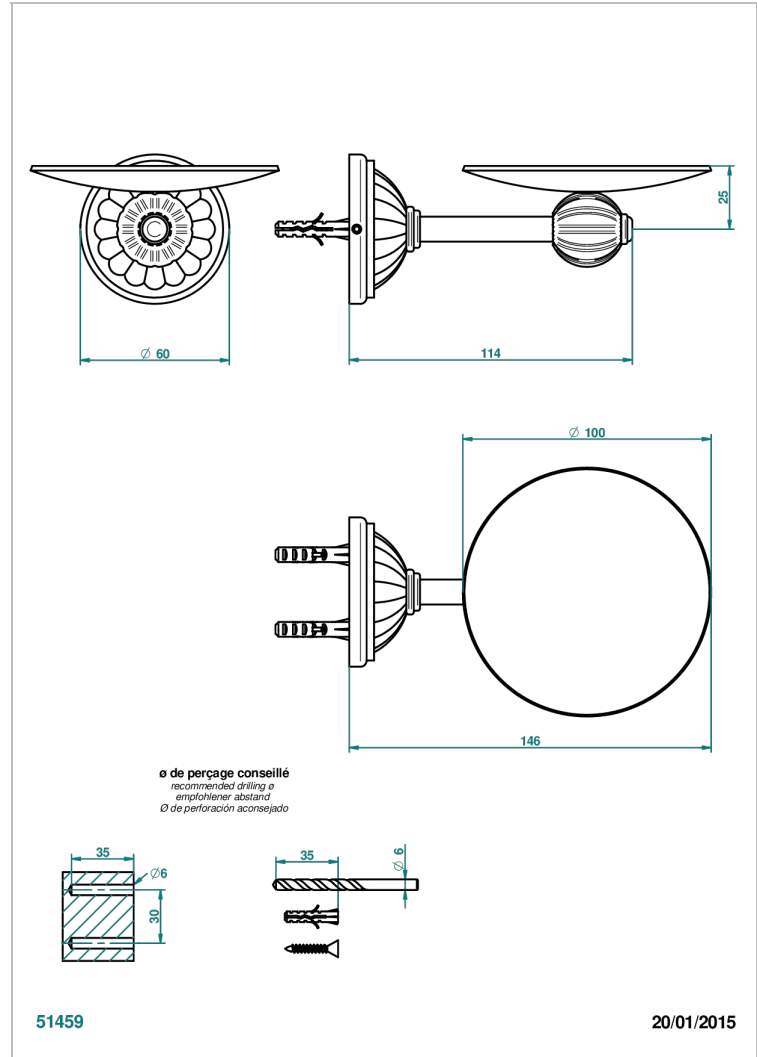

MANDARINE CLEAR CRYSTAL

U1D-546

Soap dish, wall mounted, 4" diameter

CHARACTERISTIC

- Mandarin Clear crystal
- Soap dish, wall mounted, 4" diameter

AVAILABLE FINITIONS

Black ceram - D30
 Blush PVD - H62
 Brass color PVD - H49
 Brown bronze color PVD - F33
 Chrome polished - A02
 Chrome polished / gold polished - G02