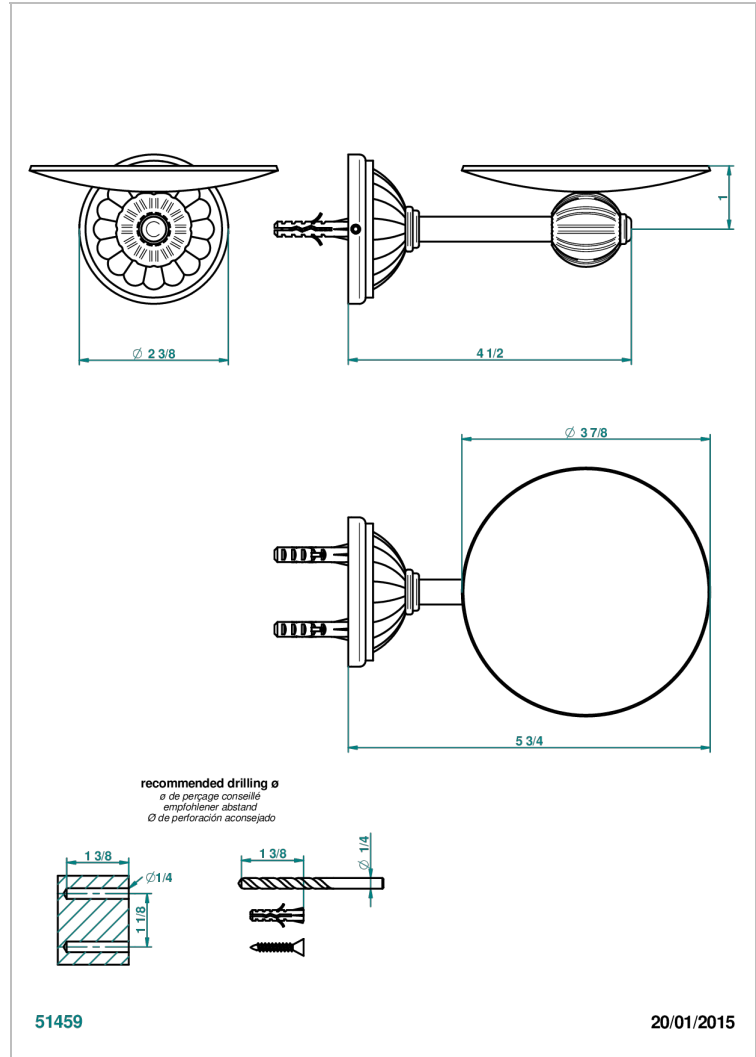

MANDARINE CLEAR CRYSTAL

U1D-546

Soap dish, wall mounted, 4" diameter

CHARACTERISTIC

- Mandarin Clear crystal
- Soap dish, wall mounted, 4" diameter

AVAILABLE FINITIONS

Black ceram - D30
 Blush PVD - H62
 Brass color PVD - H49
 Brown bronze color PVD - F33
 Chrome polished - A02
 Chrome polished / gold polished - G02