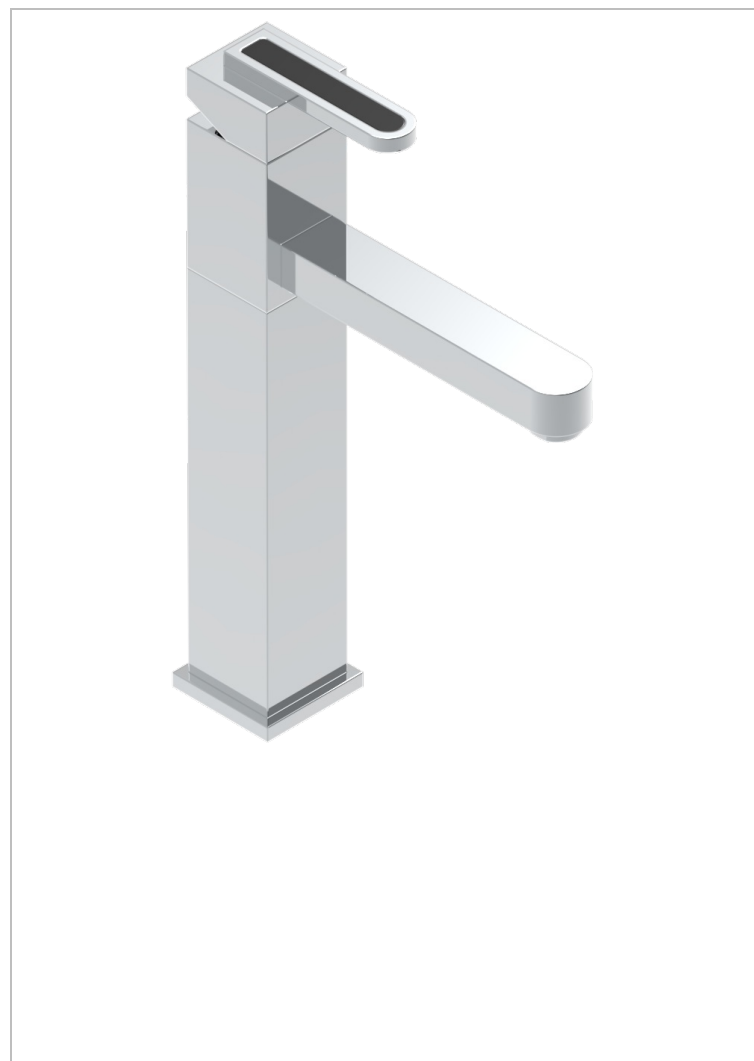

PROFIL BLACK ONYX WITH LEVER

A6P-6500AR

Single lever basin mixer without waste, high model

CHARACTERISTIC

- ACS : 19ACCLY542

STANDARDS

AVAILABLE FINITIONS

Antique nickel - H28
Black ceram - D30
Blush PVD - H62
Brass color PVD - H49
Brown bronze color PVD - F33
Gold color PVD - H52

Nickel color PVD - H55
Polished chrome (color finish) - A02
Polished chrome / Polished gold (color finish) - G02
Polished gold (color finish) - F01
Polished nickel - B01
Soft gold - F30

Soft matt gold - F31
Umber PVD - H66
Varnished matt antique red copper (color finish) - H07