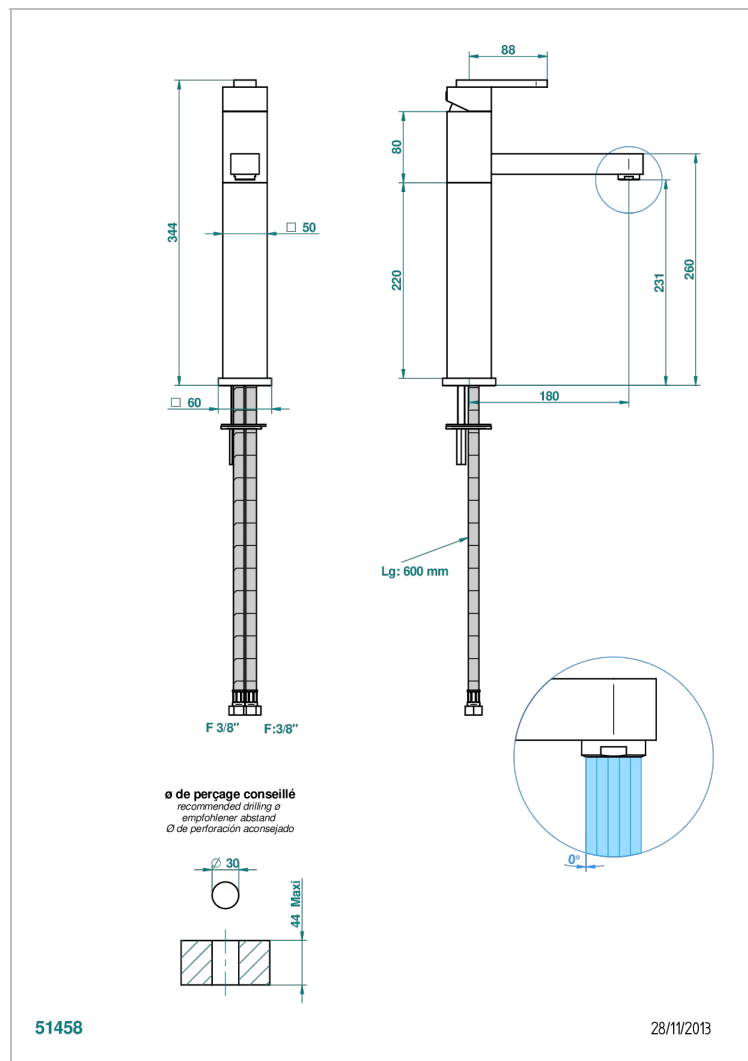

PROFIL BLACK ONYX WITH LEVER

A6P-6500AR

Single lever basin mixer without waste, high model

CHARACTERISTIC

- ACS : 19ACCLY542

STANDARDS

AVAILABLE FINITIONS

Antique nickel - H28
Black ceram - D30
Blush PVD - H62
Brass color PVD - H49
Brown bronze color PVD - F33
Gold color PVD - H52