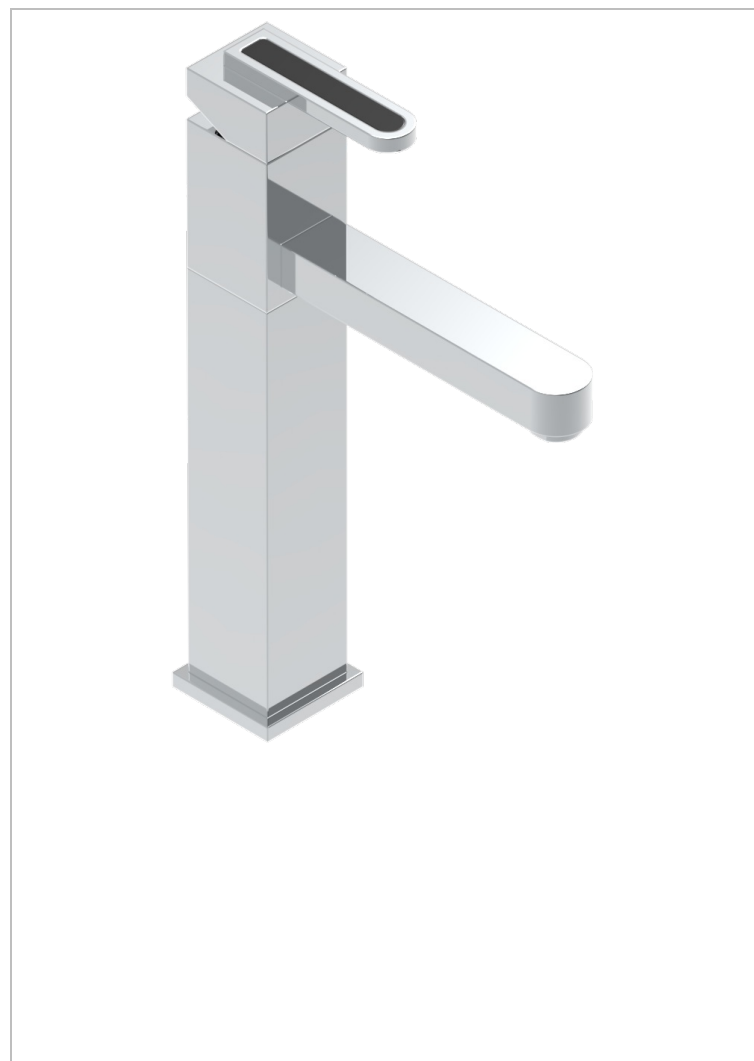

PROFIL BLACK ONYX WITH LEVER

A6P-6500AR

Single lever basin mixer without waste, high model

CHARACTERISTIC

- ACS : 19ACCLY542

STANDARDS

AVAILABLE FINITIONS

Antique nickel - H28
 Black ceram - D30
 Blush PVD - H62
 Brass color PVD - H49
 Brown bronze color PVD - F33
 Gold color PVD - H52

Nickel color PVD - H55
 Polished chrome (color finish) - A02
 Polished chrome / Polished gold (color finish) - G02
 Polished gold (color finish) - F01
 Polished nickel - B01
 Soft gold - F30

Soft matt gold - F31
 Umber PVD - H66
 Varnished matt antique red copper (color finish) - H07