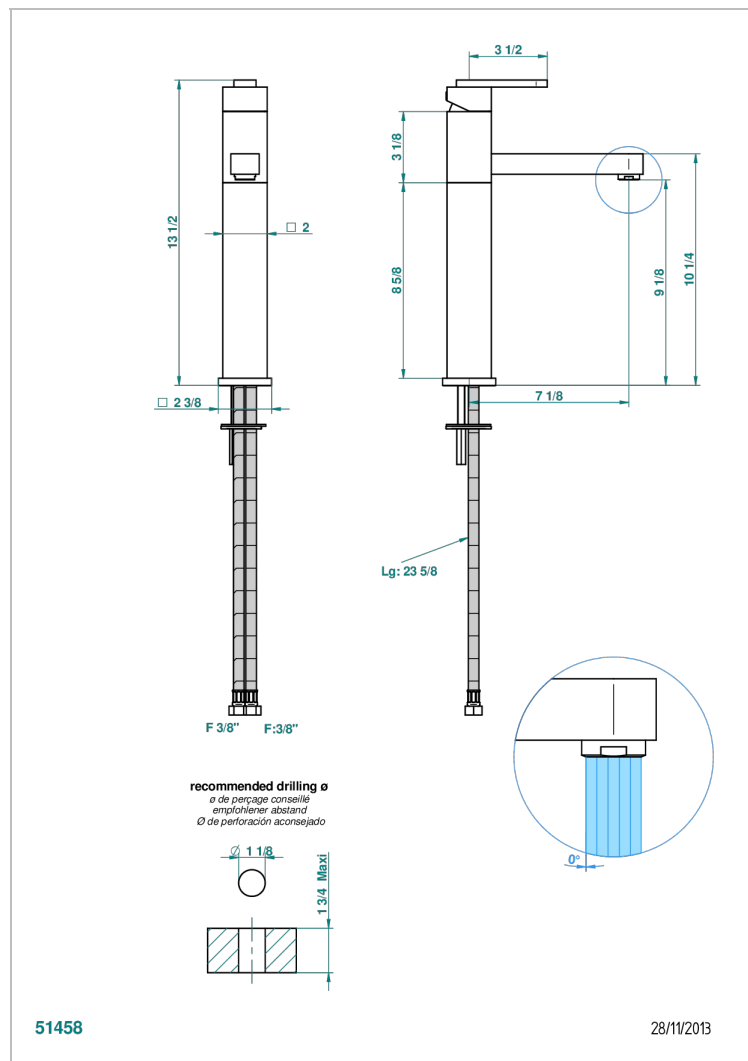

PROFIL BLACK ONYX WITH LEVER

A6P-6500AR

Single lever basin mixer without waste, high model

CHARACTERISTIC

- ACS : 19ACCLY542

STANDARDS

AVAILABLE FINITIONS

Antique nickel - H28
 Black ceram - D30
 Blush PVD - H62
 Brass color PVD - H49
 Brown bronze color PVD - F33
 Gold color PVD - H52